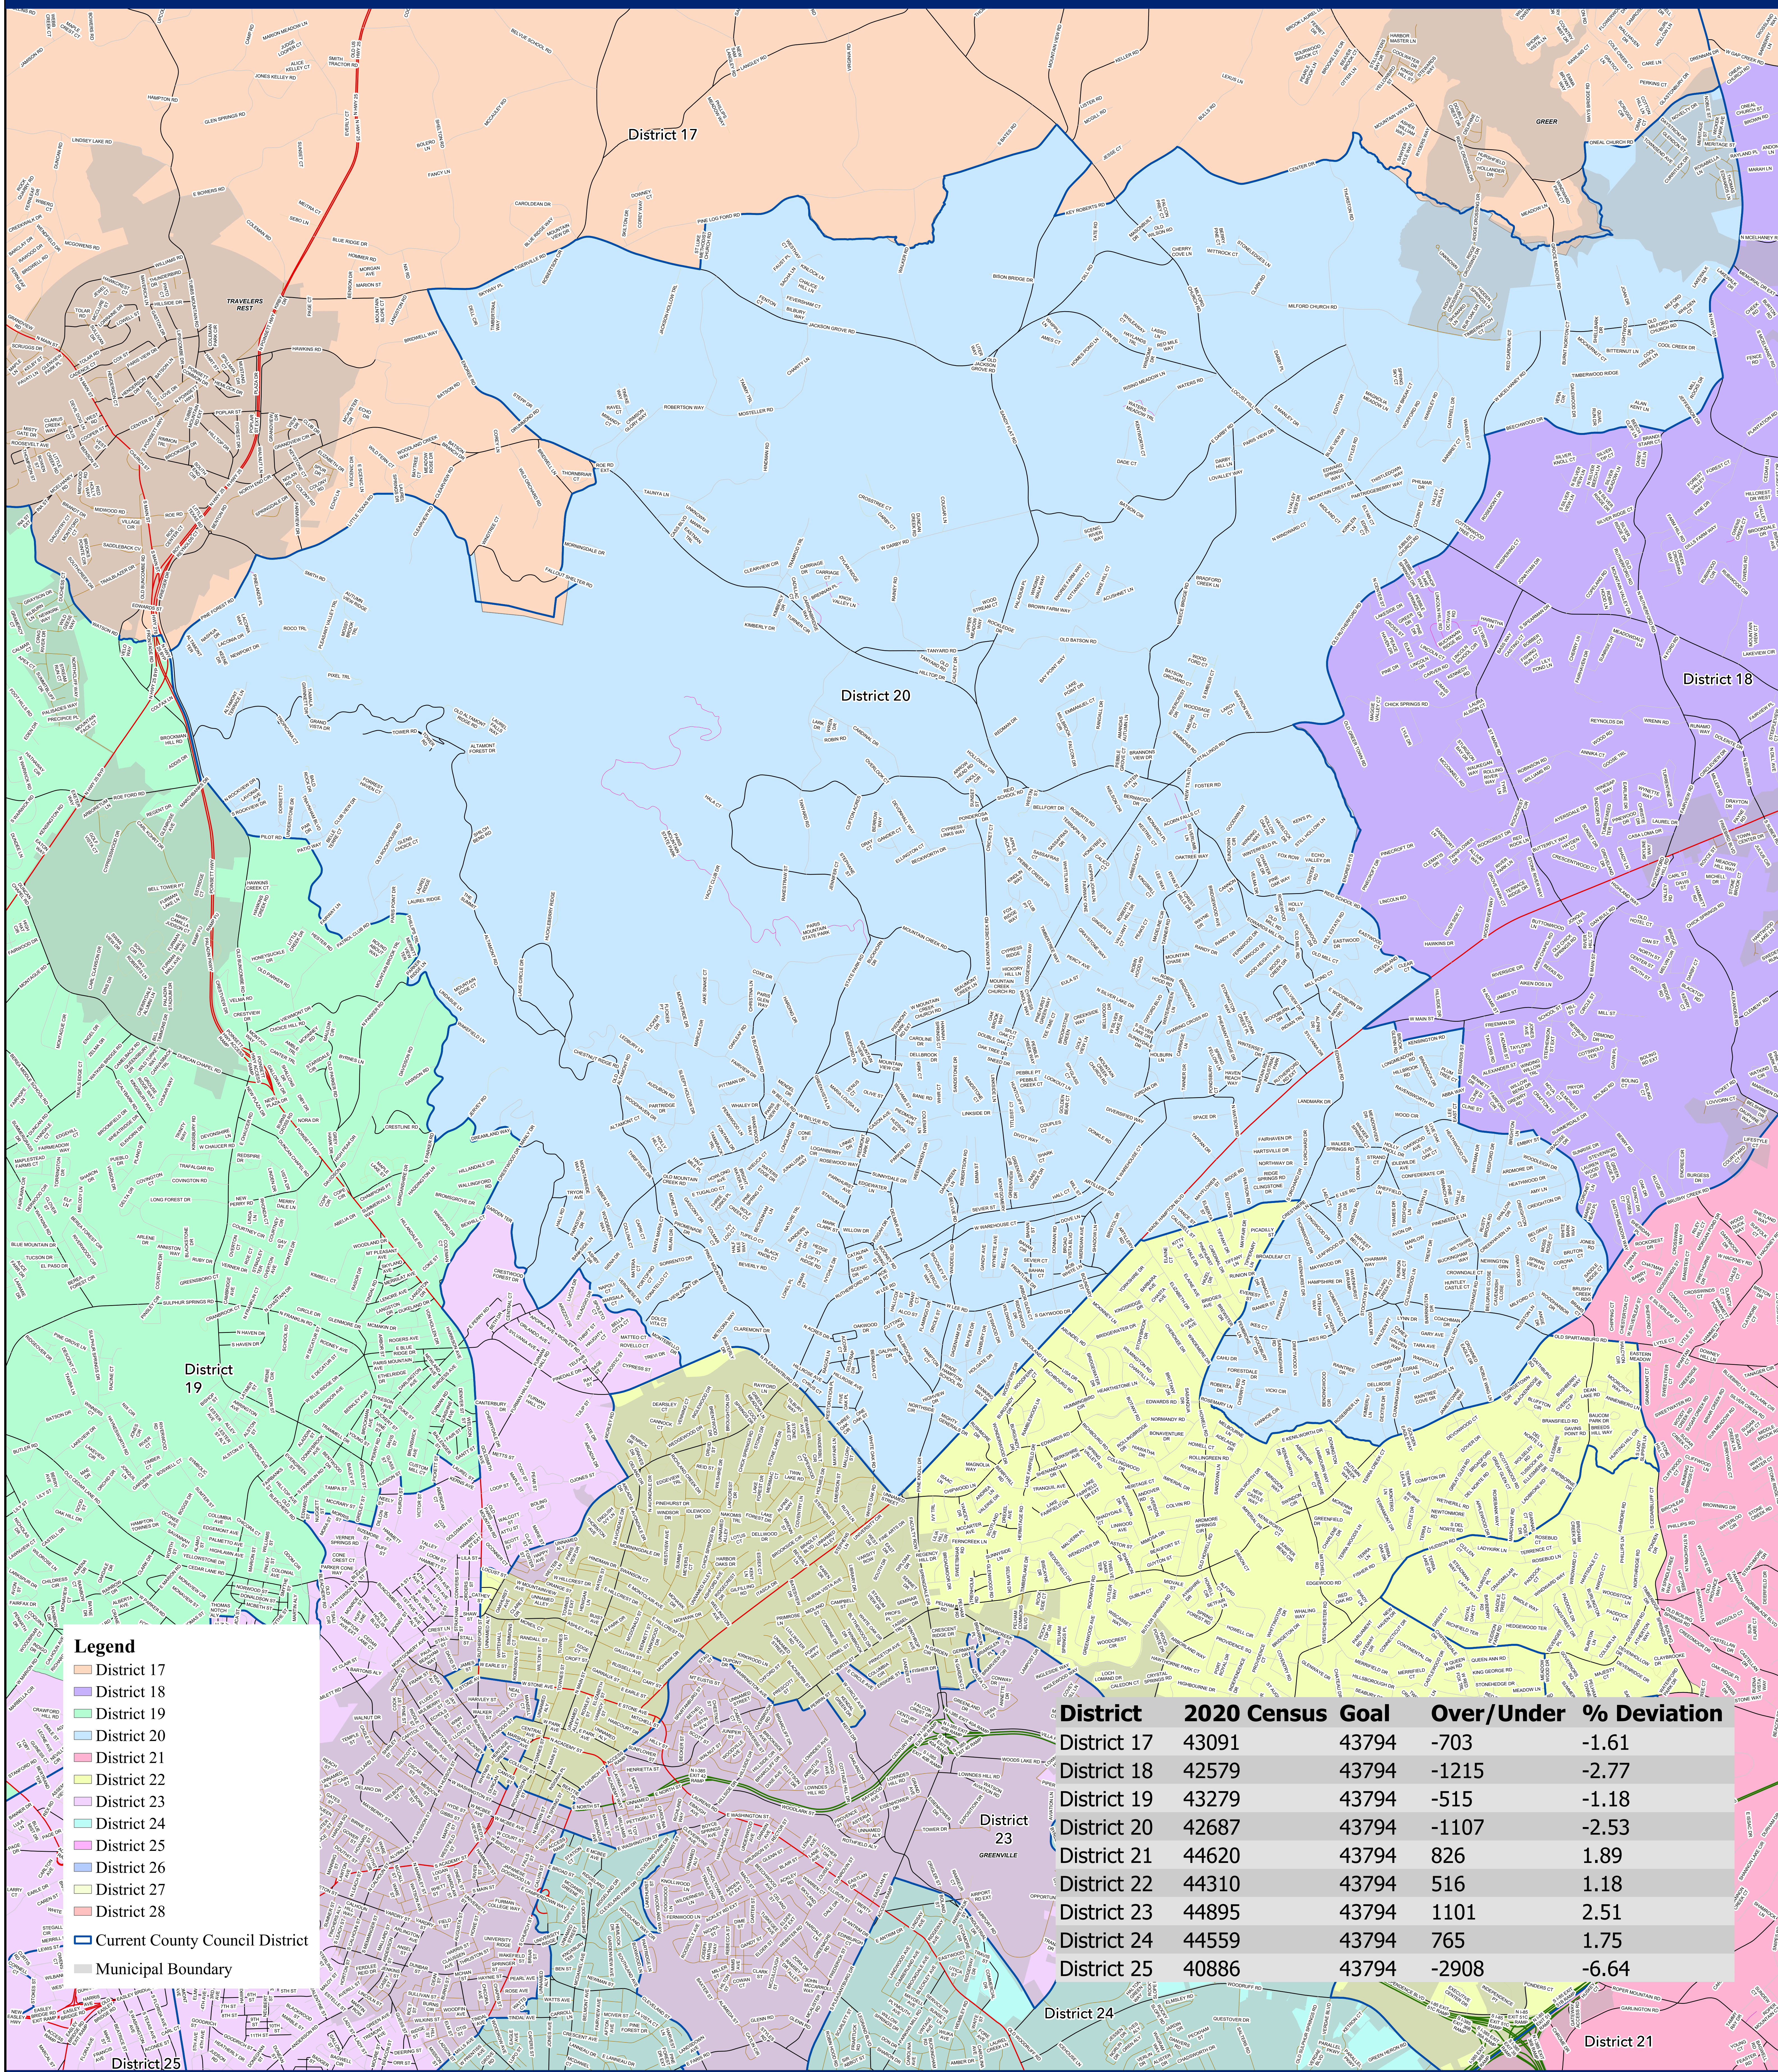

Proposed County Council District 20 - Greenville County, South Carolina

01-13-2022

District	2020 Census	Goal	Over/Under	% Deviation
District 17	43091	43794	-703	-1.61
District 18	42579	43794	-1215	-2.77
District 19	43279	43794	-515	-1.18
District 20	42687	43794	-1107	-2.53
District 21	44620	43794	826	1.89
District 22	44310	43794	516	1.18
District 23	44895	43794	1101	2.51
District 24	44559	43794	765	1.75
District 25	40886	43794	-2908	-6.64

Legend

- District 17
- District 18
- District 19
- District 20
- District 21
- District 22
- District 23
- District 24
- District 25
- District 26
- District 27
- District 28
- Current County Council District
- Municipal Boundary

January 12, 2022

This map is not a land survey and is for general reference purposes only. Greenville County expressly disclaims responsibility for damages or liability that may arise from the use of this map.