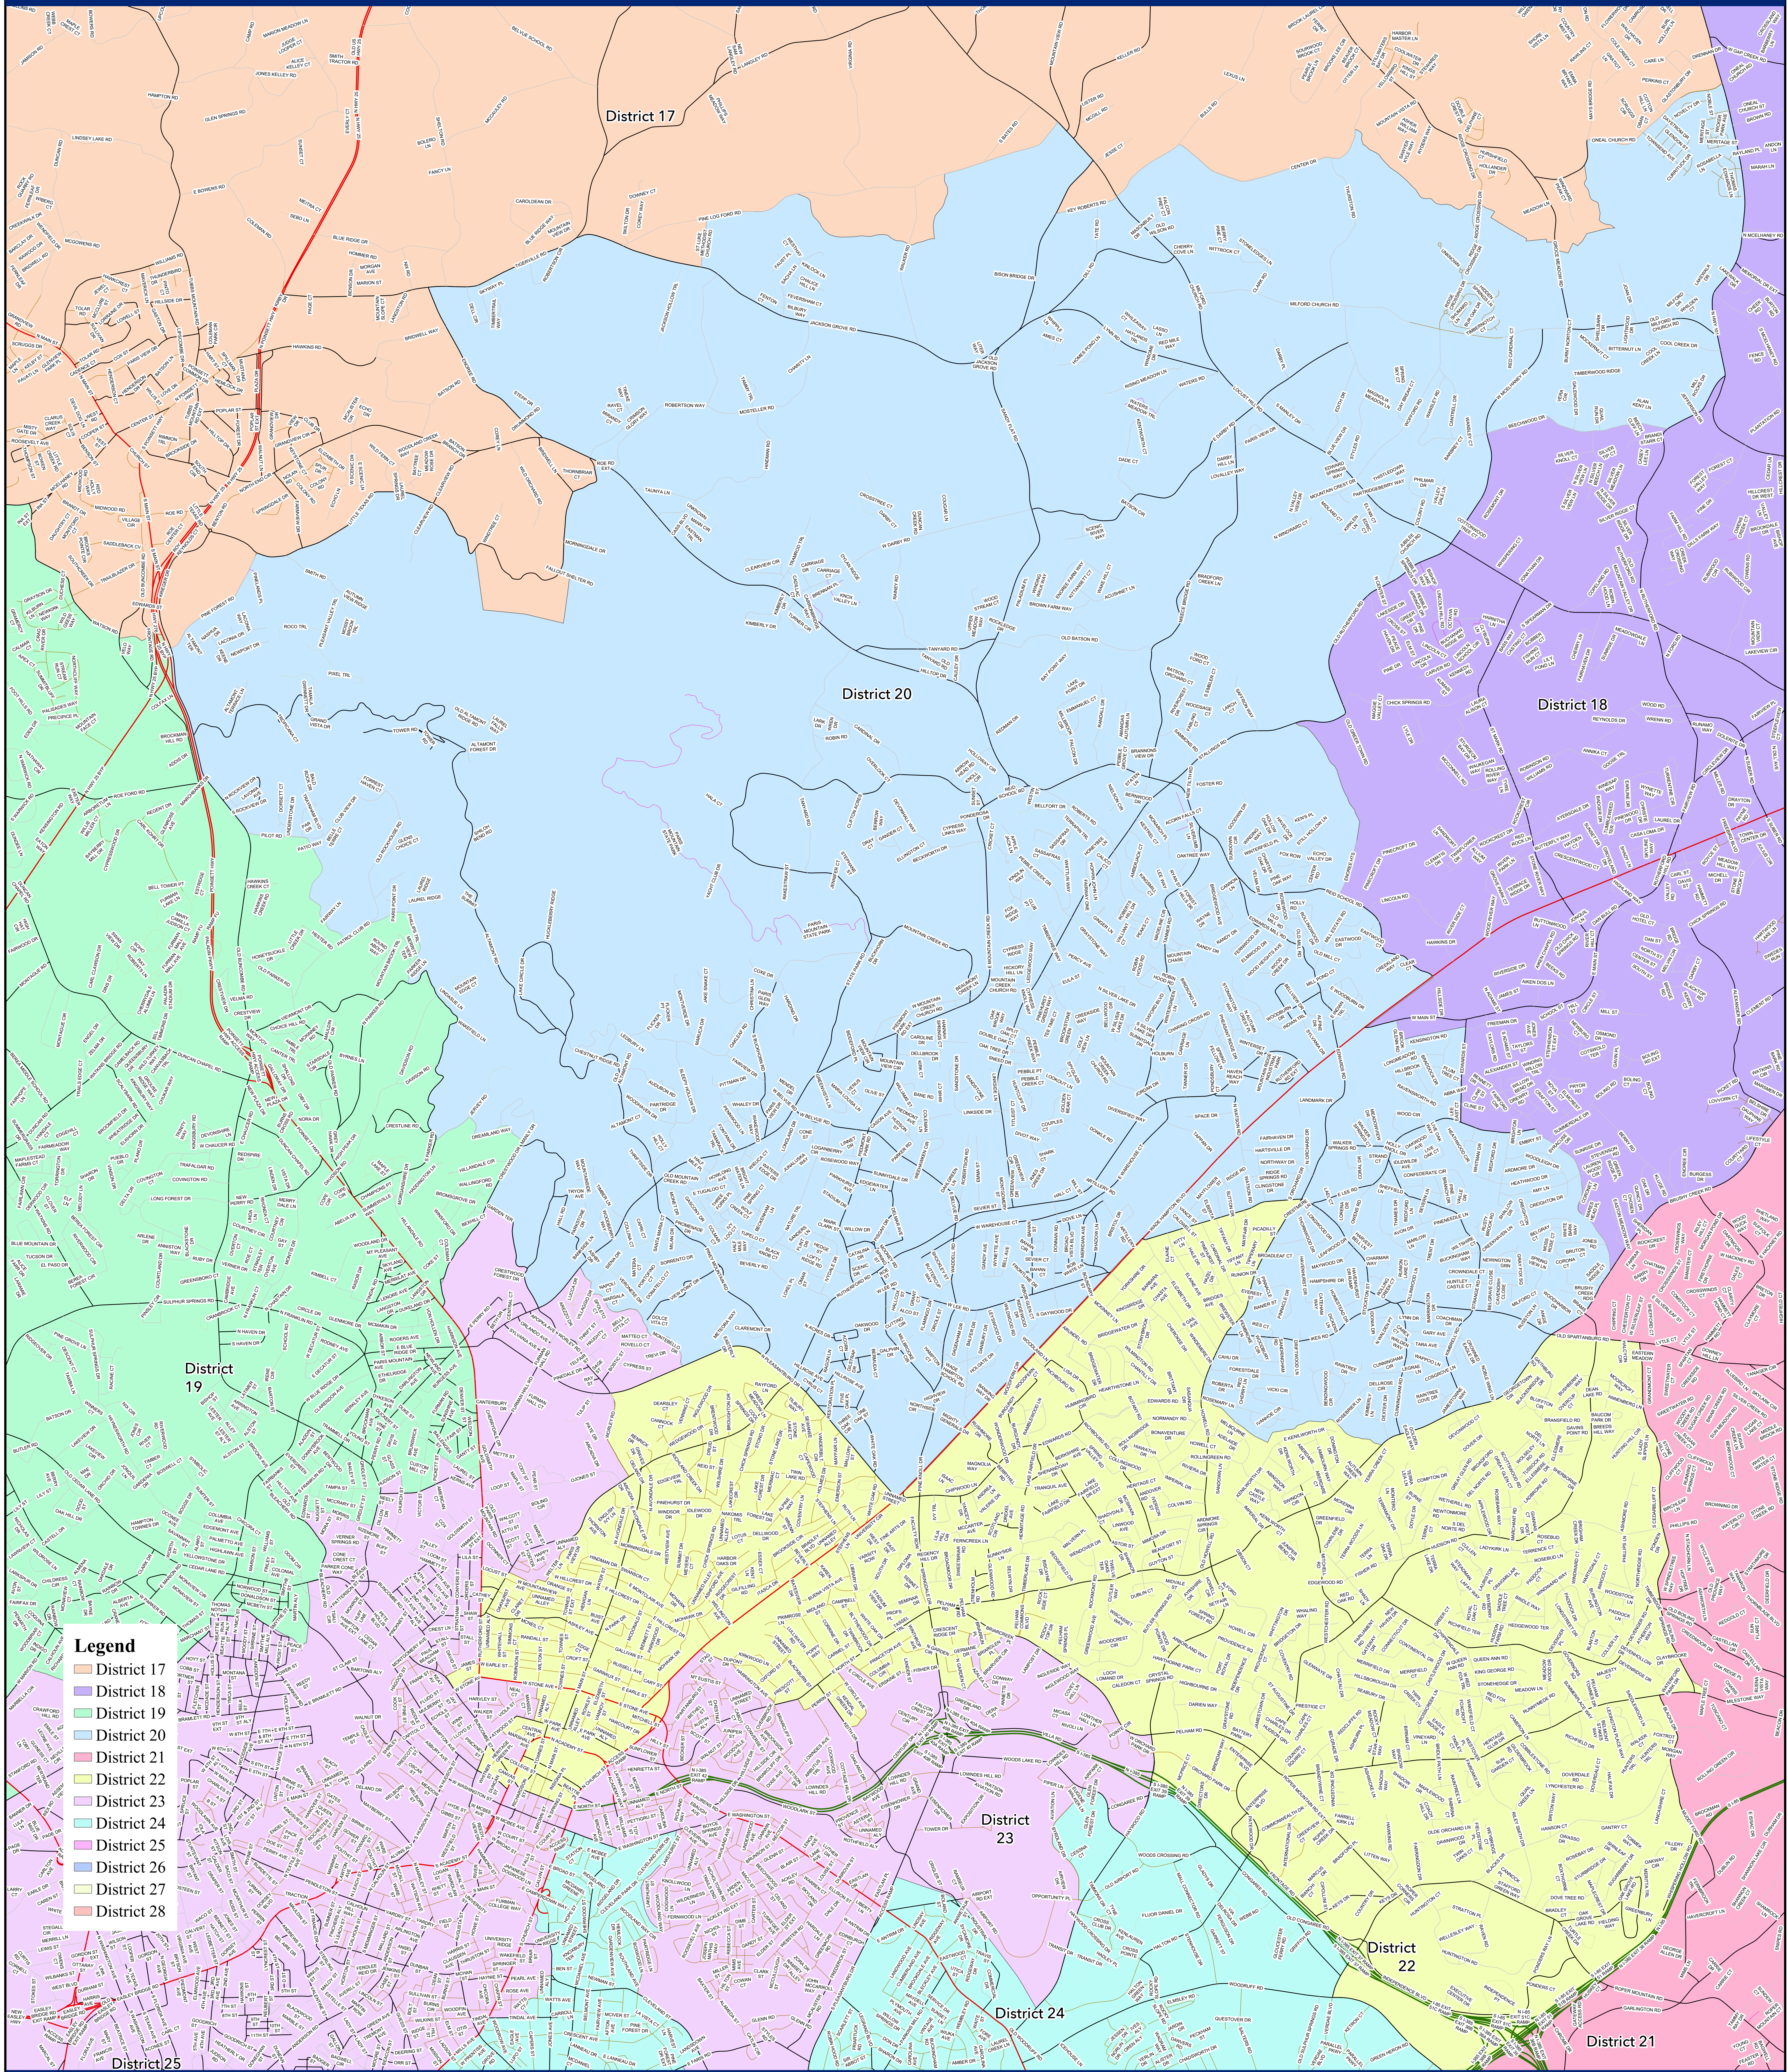

# Greenville County Council District 20 - February 1, 2022 As Adopted

- Legend**
- District 17
  - District 18
  - District 19
  - District 20
  - District 21
  - District 22
  - District 23
  - District 24
  - District 25
  - District 26
  - District 27
  - District 28

0 0.15 0.3 0.6 0.9 1.2 Miles

February 3, 2022

This map is not a land survey and is for general reference purposes only. Greenville County expressly disclaims responsibility for damages or liability that may arise from the use of this map.