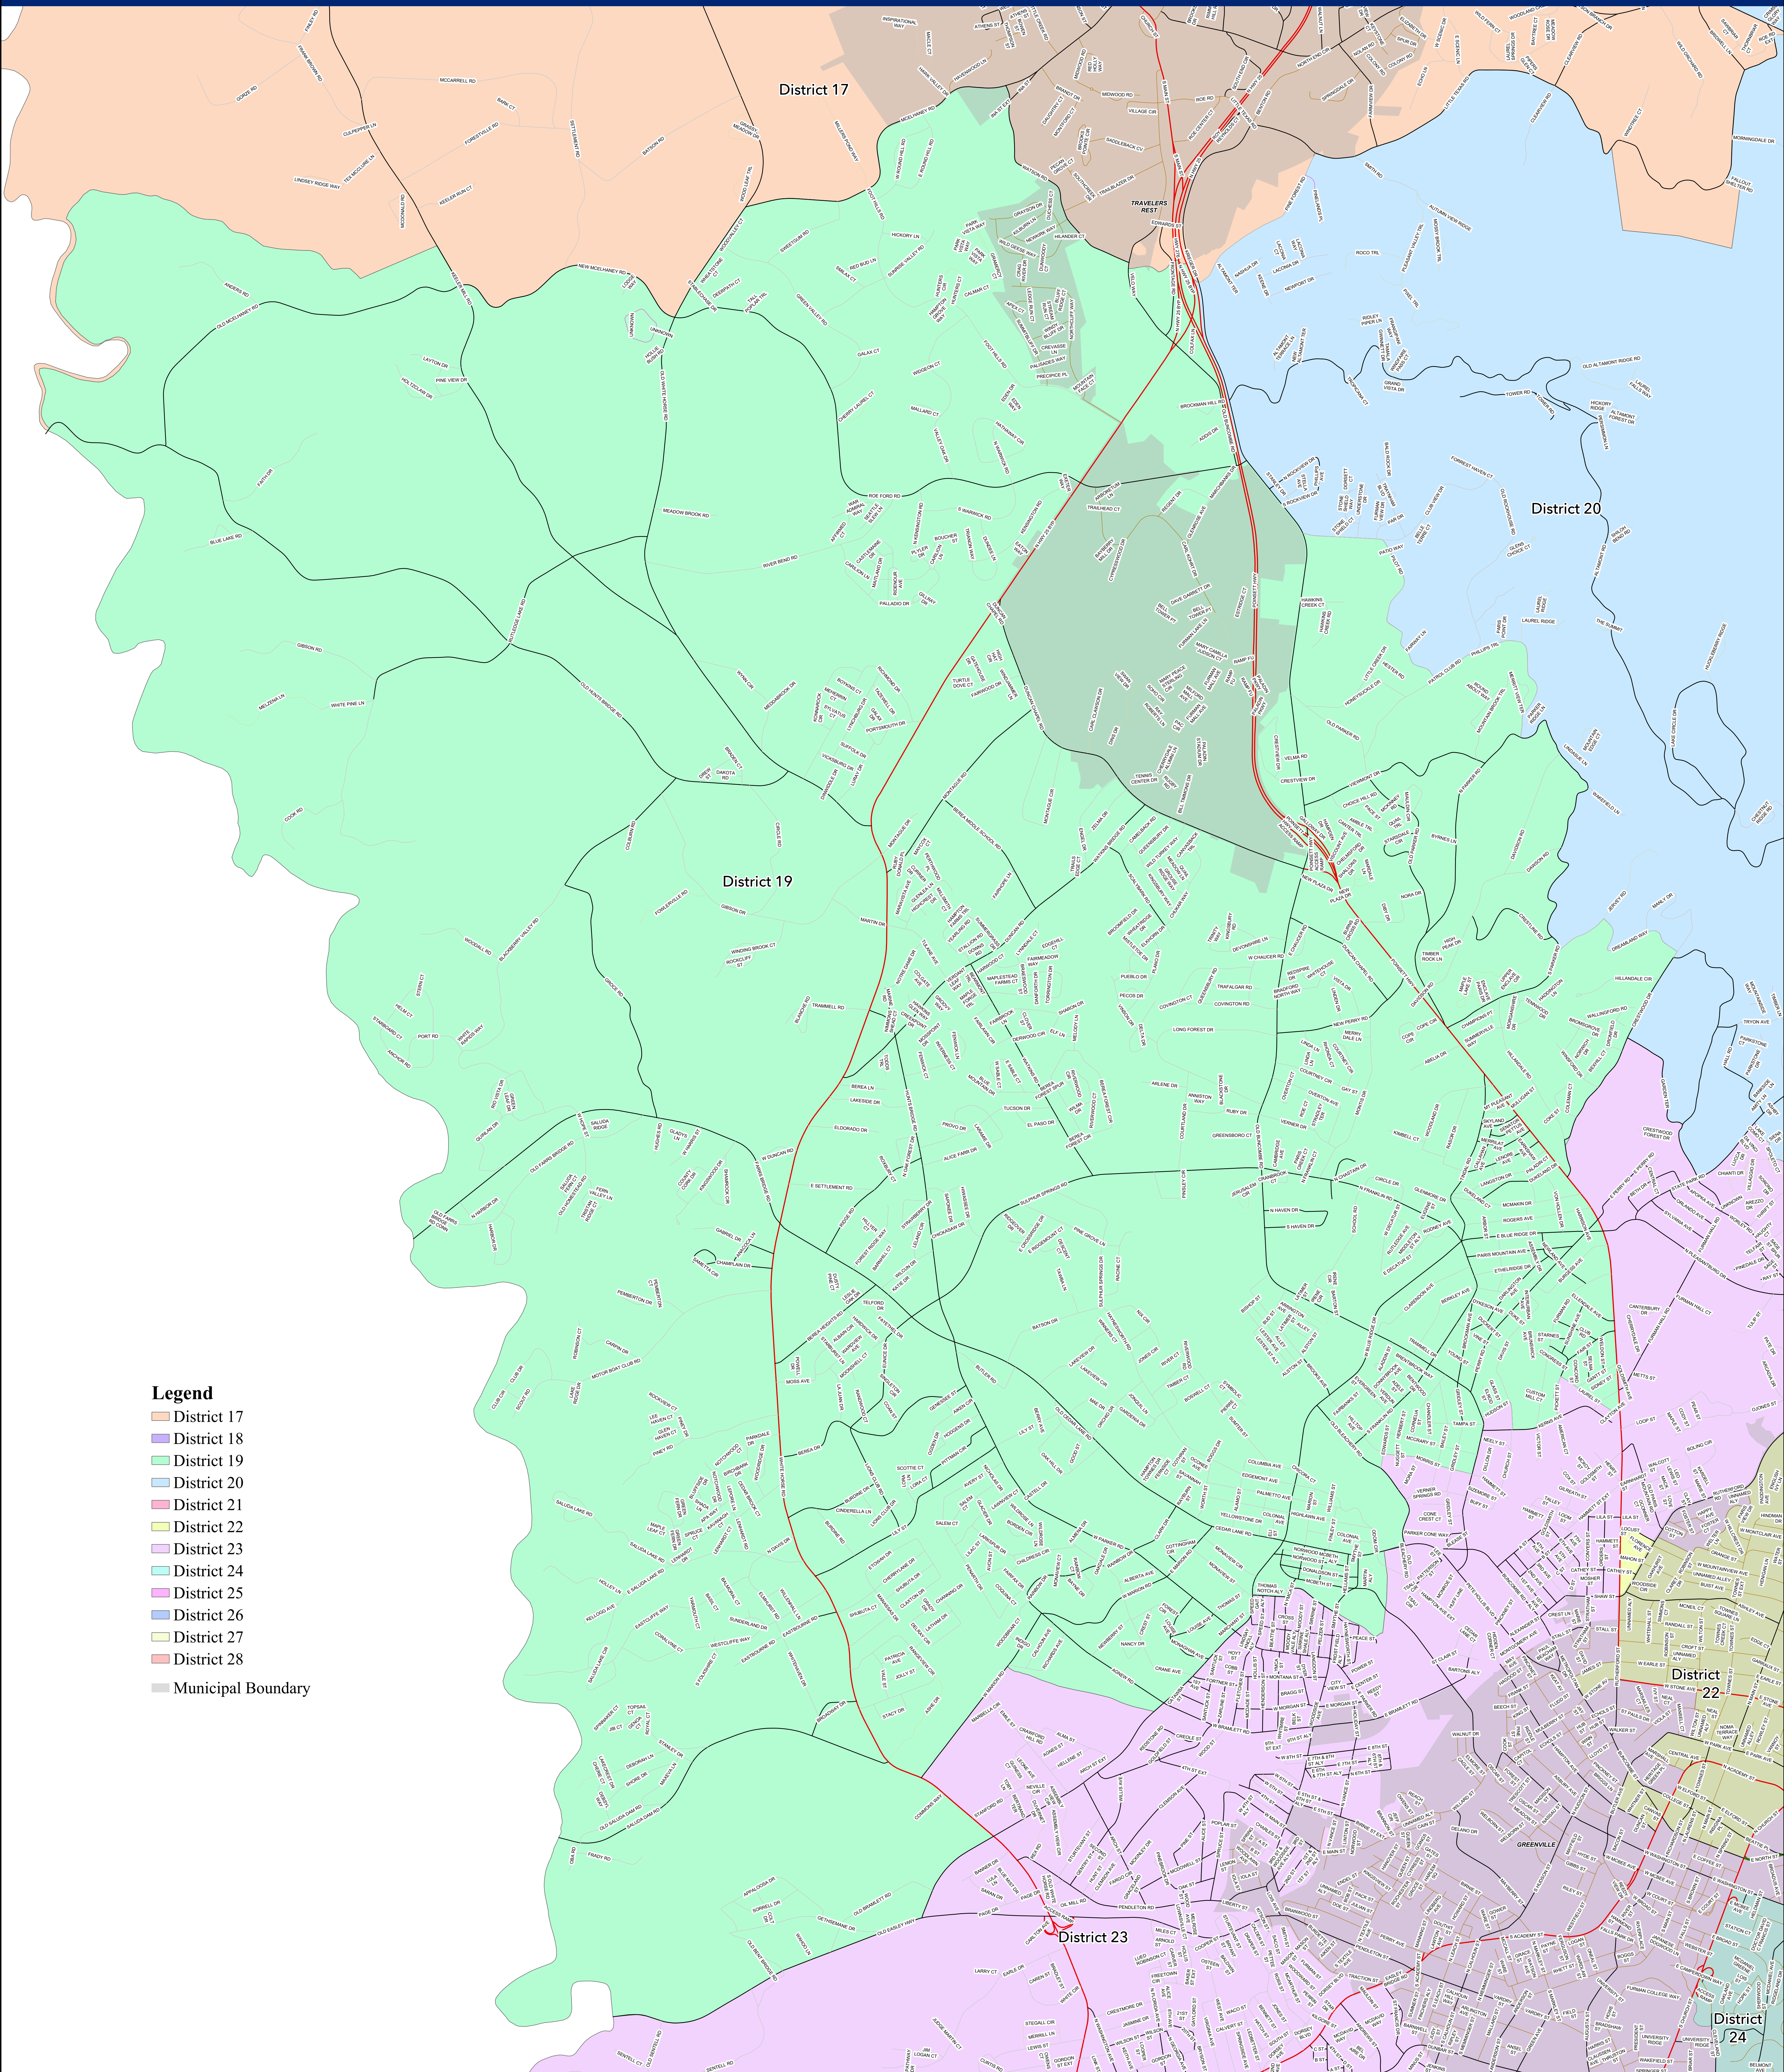

Proposed County Council District 19 - Greenville County, South Carolina

01-18-2022

1. **Legend**
2. District 17
   - District 18
   - District 19
   - District 20
   - District 21
   - District 22
   - District 23
   - District 24
   - District 25
   - District 26
   - District 27
   - District 28
   - Municipal Boundary

0 0.13 0.25 0.5 0.75 1 Miles

January 14, 2022

Copyright 2022