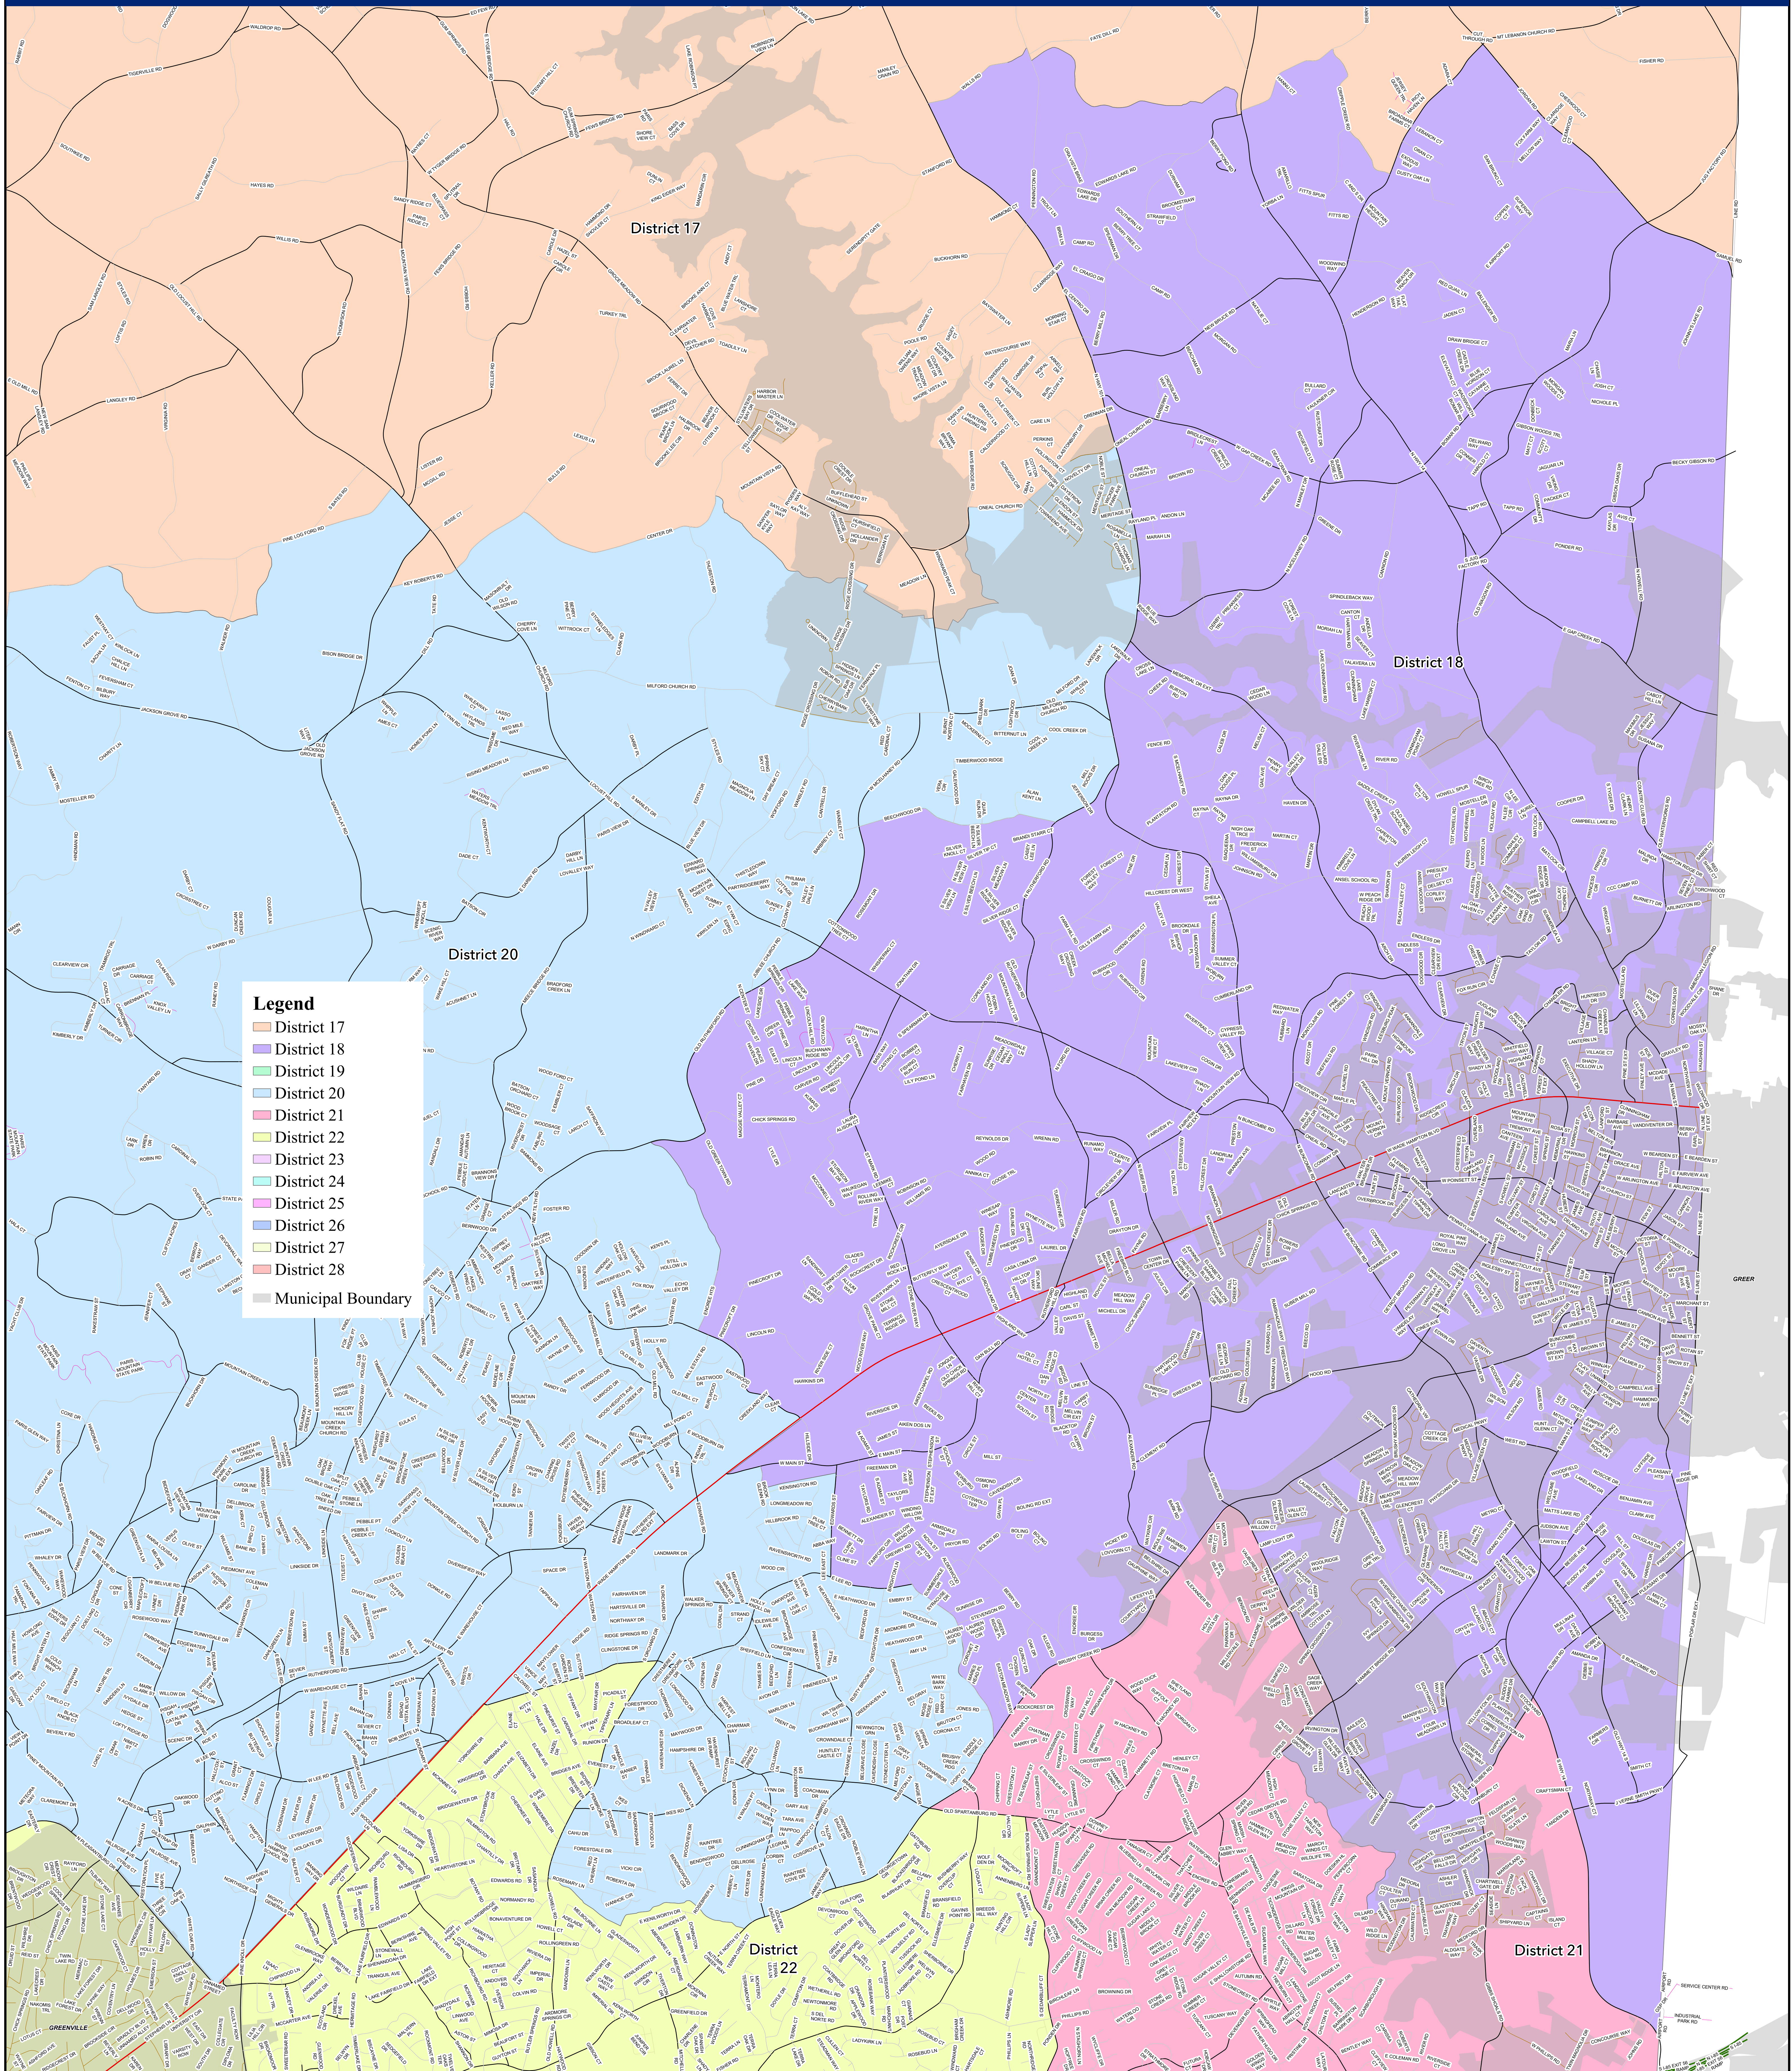

Proposed County Council District 18 - Greenville County, South Carolina

01-18-2022

0 0.15 0.3 0.6 0.9 1.2 Miles

January 14, 2022

This map is not a land survey and is for general reference purposes only. Greenville County expressly disclaims responsibility for damages or liability that may arise from the use of this map.