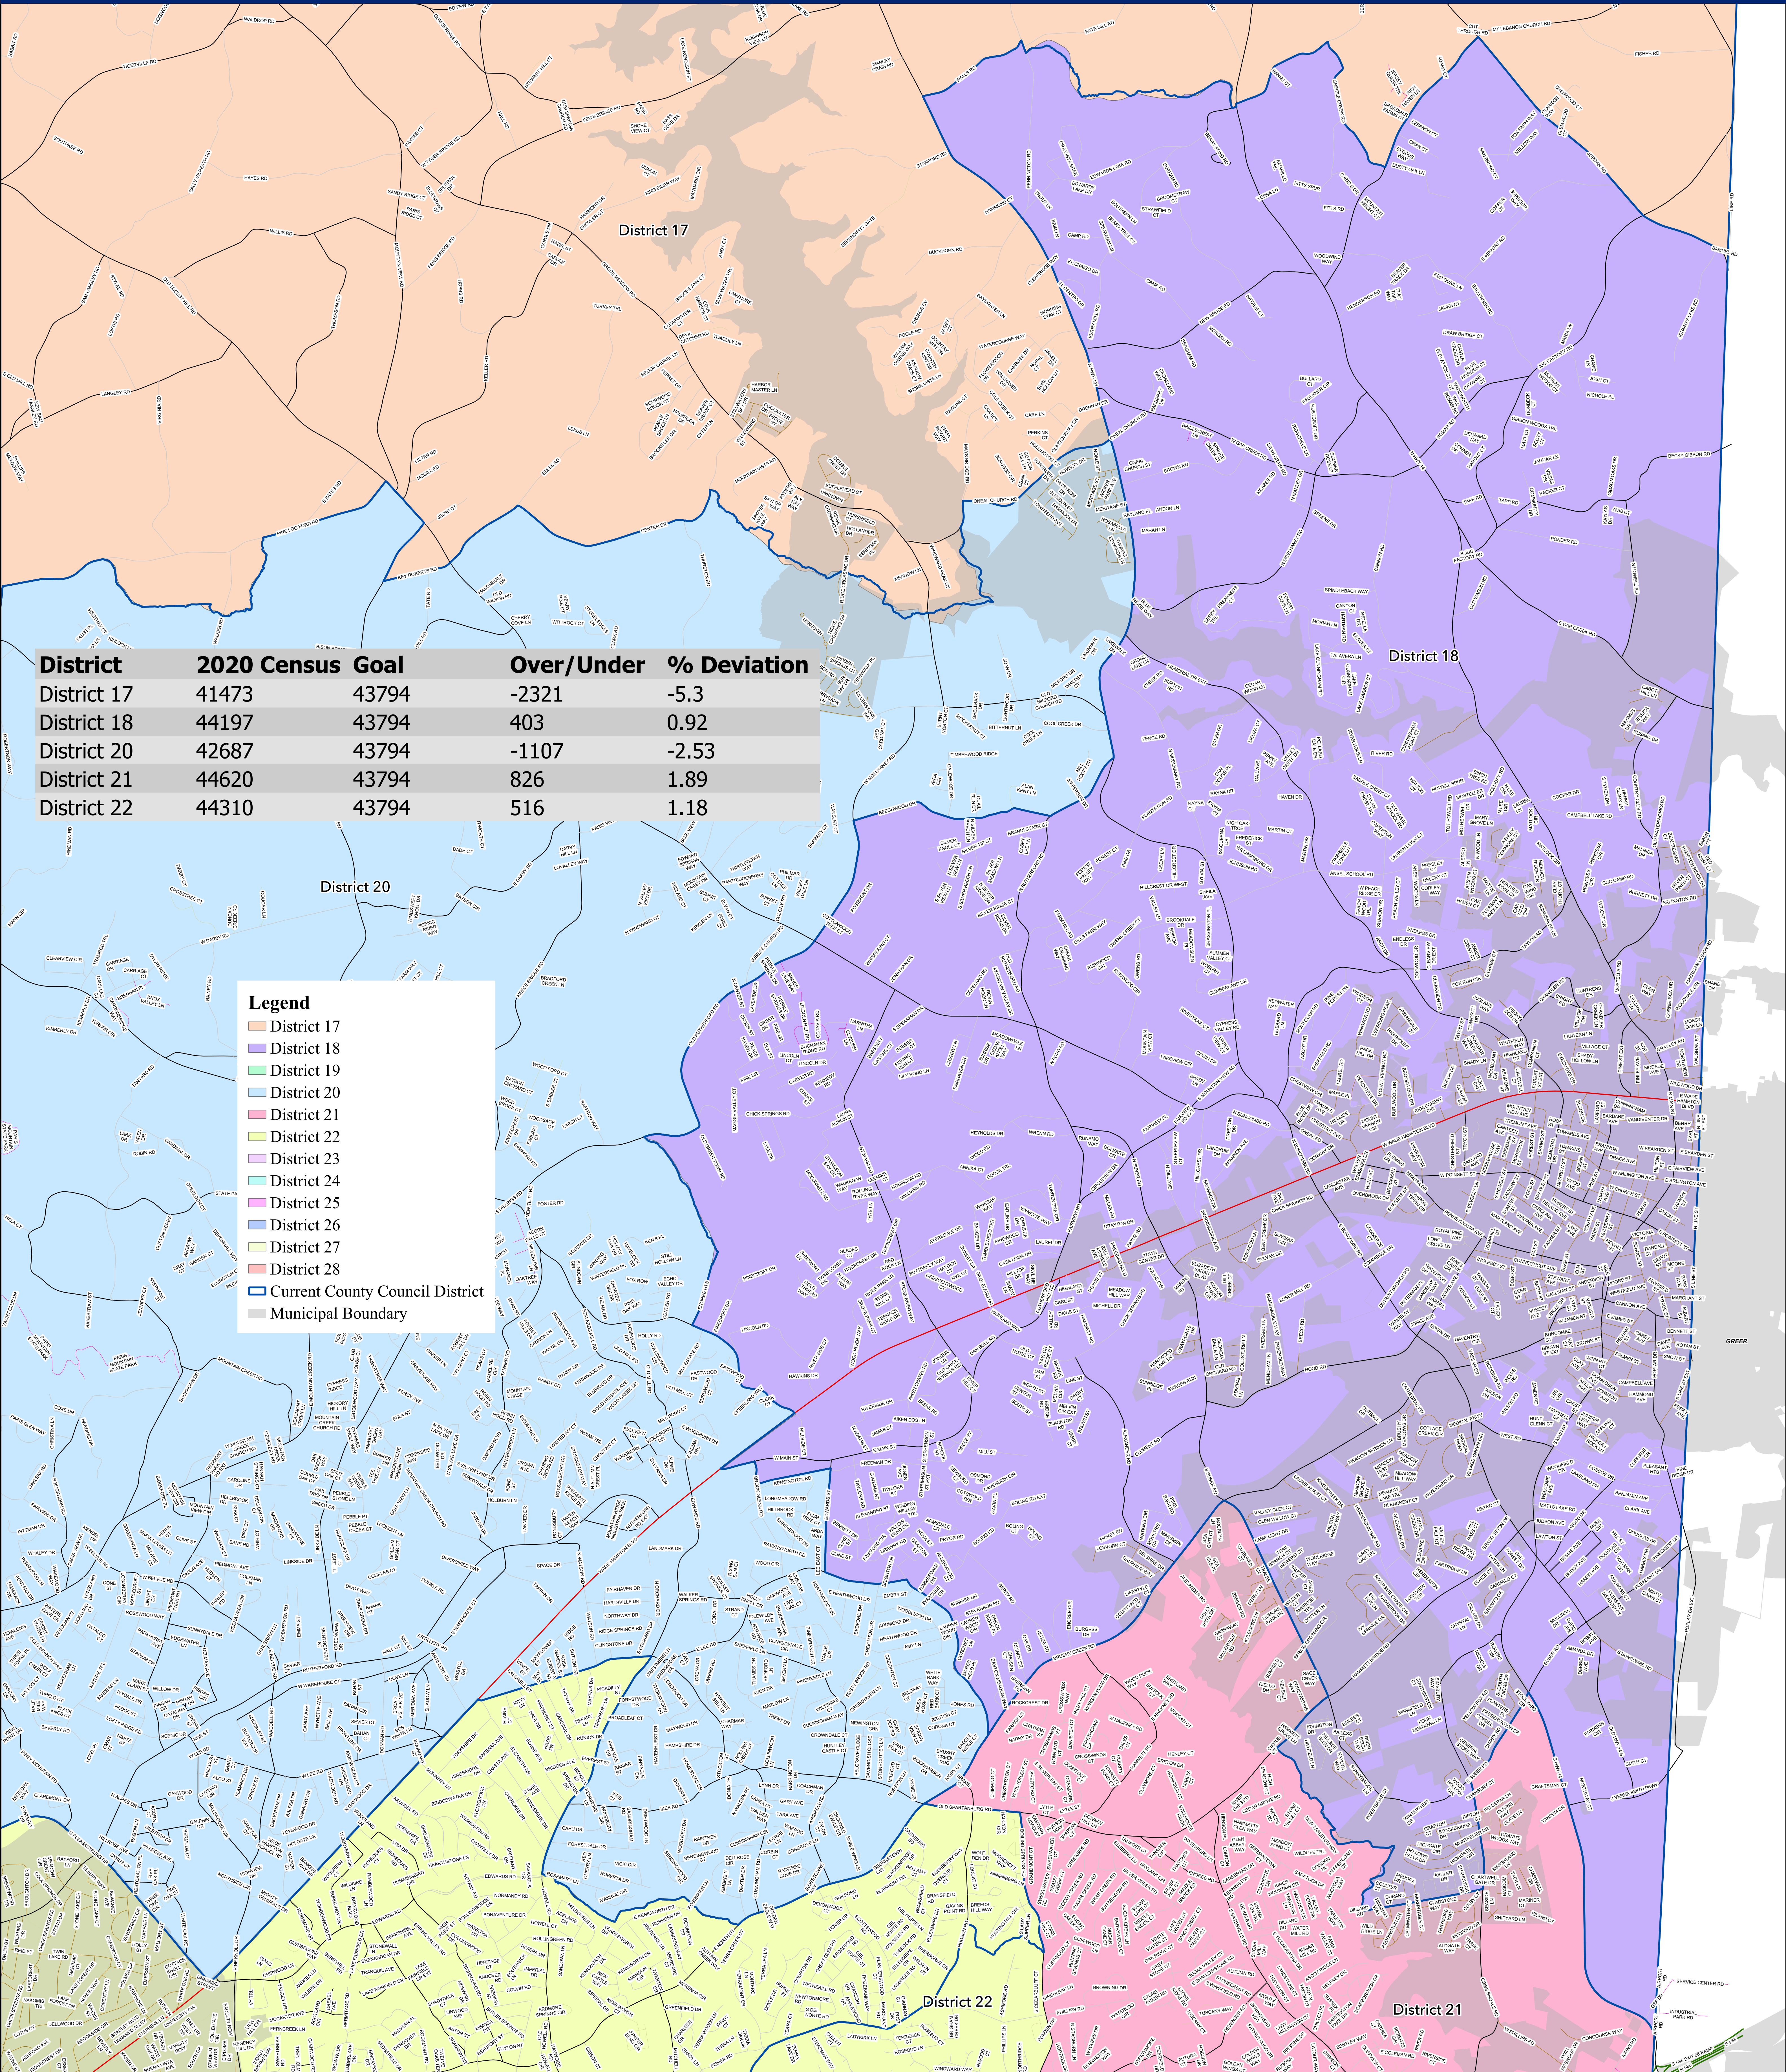

Proposed County Council District 18 - Greenville County, South Carolina

01-13-2022 - Amendment 1

District	2020 Census	Goal	Over/Under	% Deviation
District 17	41473	43794	-2321	-5.3
District 18	44197	43794	403	0.92
District 20	42687	43794	-1107	-2.53
District 21	44620	43794	826	1.89
District 22	44310	43794	516	1.18

Legend

- District 17
- District 18
- District 19
- District 20
- District 21
- District 22
- District 23
- District 24
- District 25
- District 26
- District 27
- District 28
- Current County Council District
- Municipal Boundary

January 12, 2022

This map is not a land survey and is for general reference purposes only. Greenville County expressly disclaims responsibility for damages or liability that may arise from the use of this map.