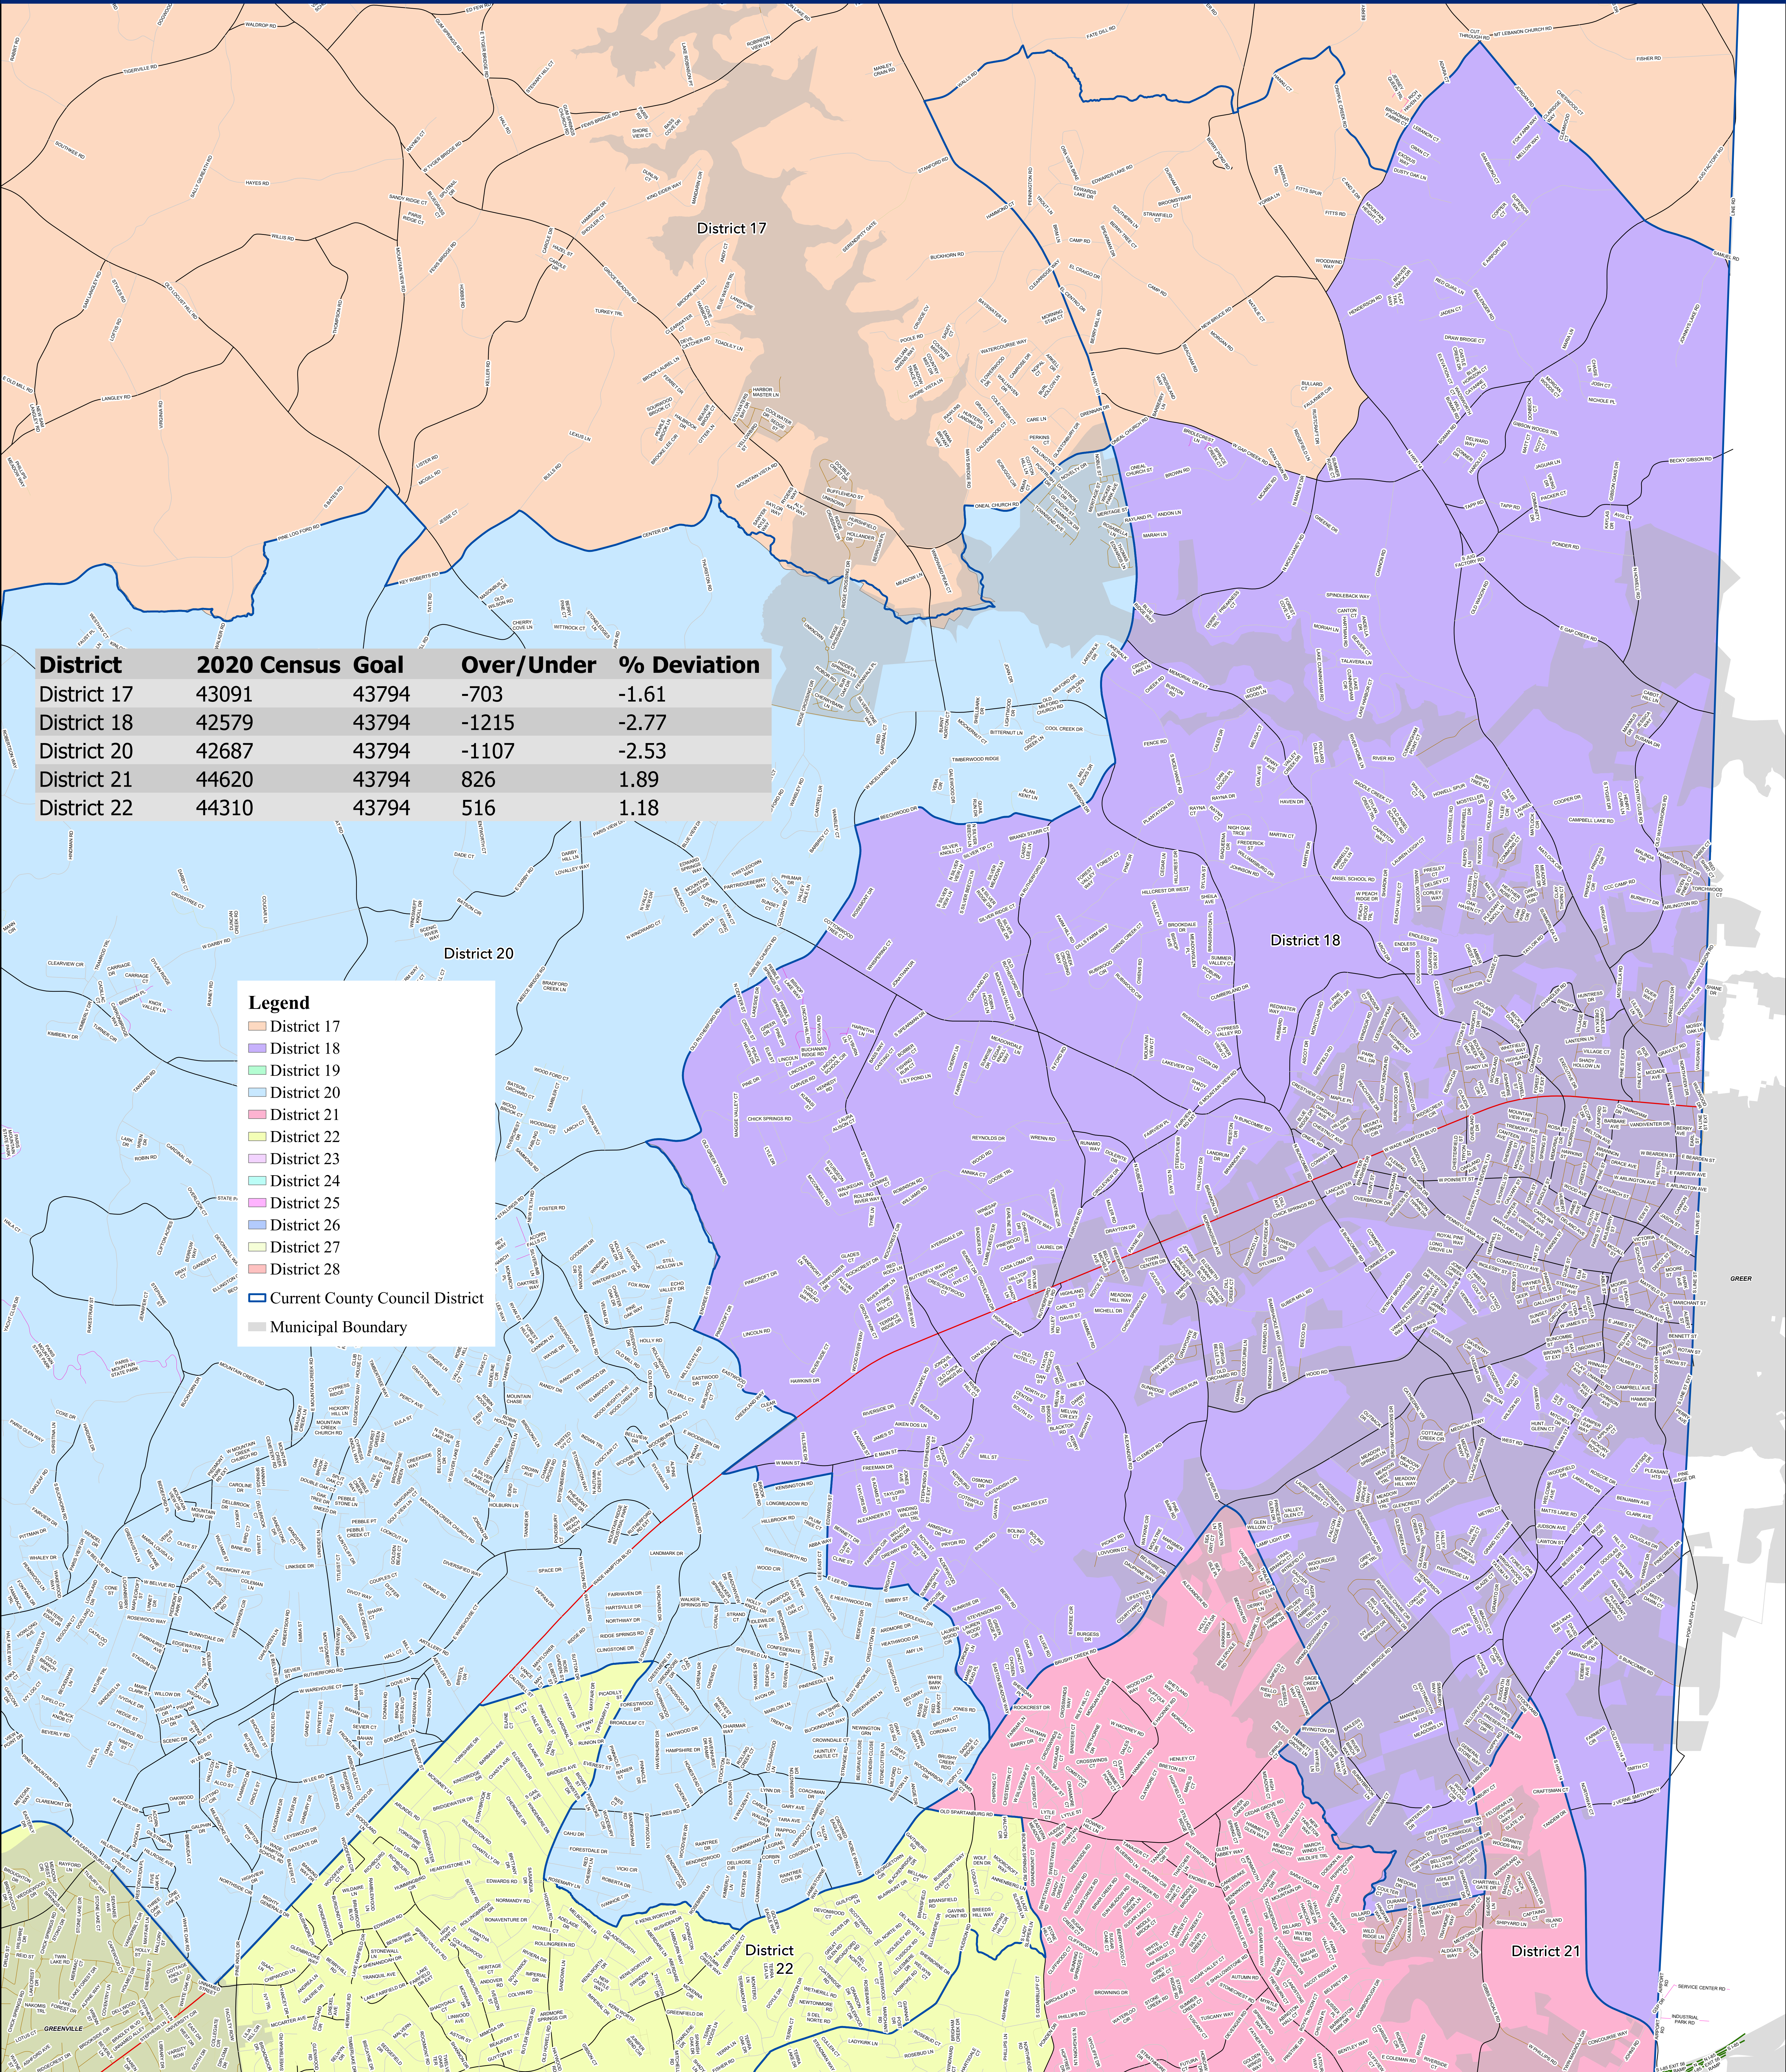

Proposed County Council District 18 - Greenville County, South Carolina

01-13-2022

District	2020 Census	Goal	Over/Under	% Deviation
District 17	43091	43794	-703	-1.61
District 18	42579	43794	-1215	-2.77
District 20	42687	43794	-1107	-2.53
District 21	44620	43794	826	1.89
District 22	44310	43794	516	1.18

Legend

- District 17
- District 18
- District 19
- District 20
- District 21
- District 22
- District 23
- District 24
- District 25
- District 26
- District 27
- District 28
- Current County Council District
- Municipal Boundary

January 12, 2022

This map is not a land survey and is for general reference purposes only. Greenville County expressly disclaims responsibility for damages or liability that may arise from the use of this map.