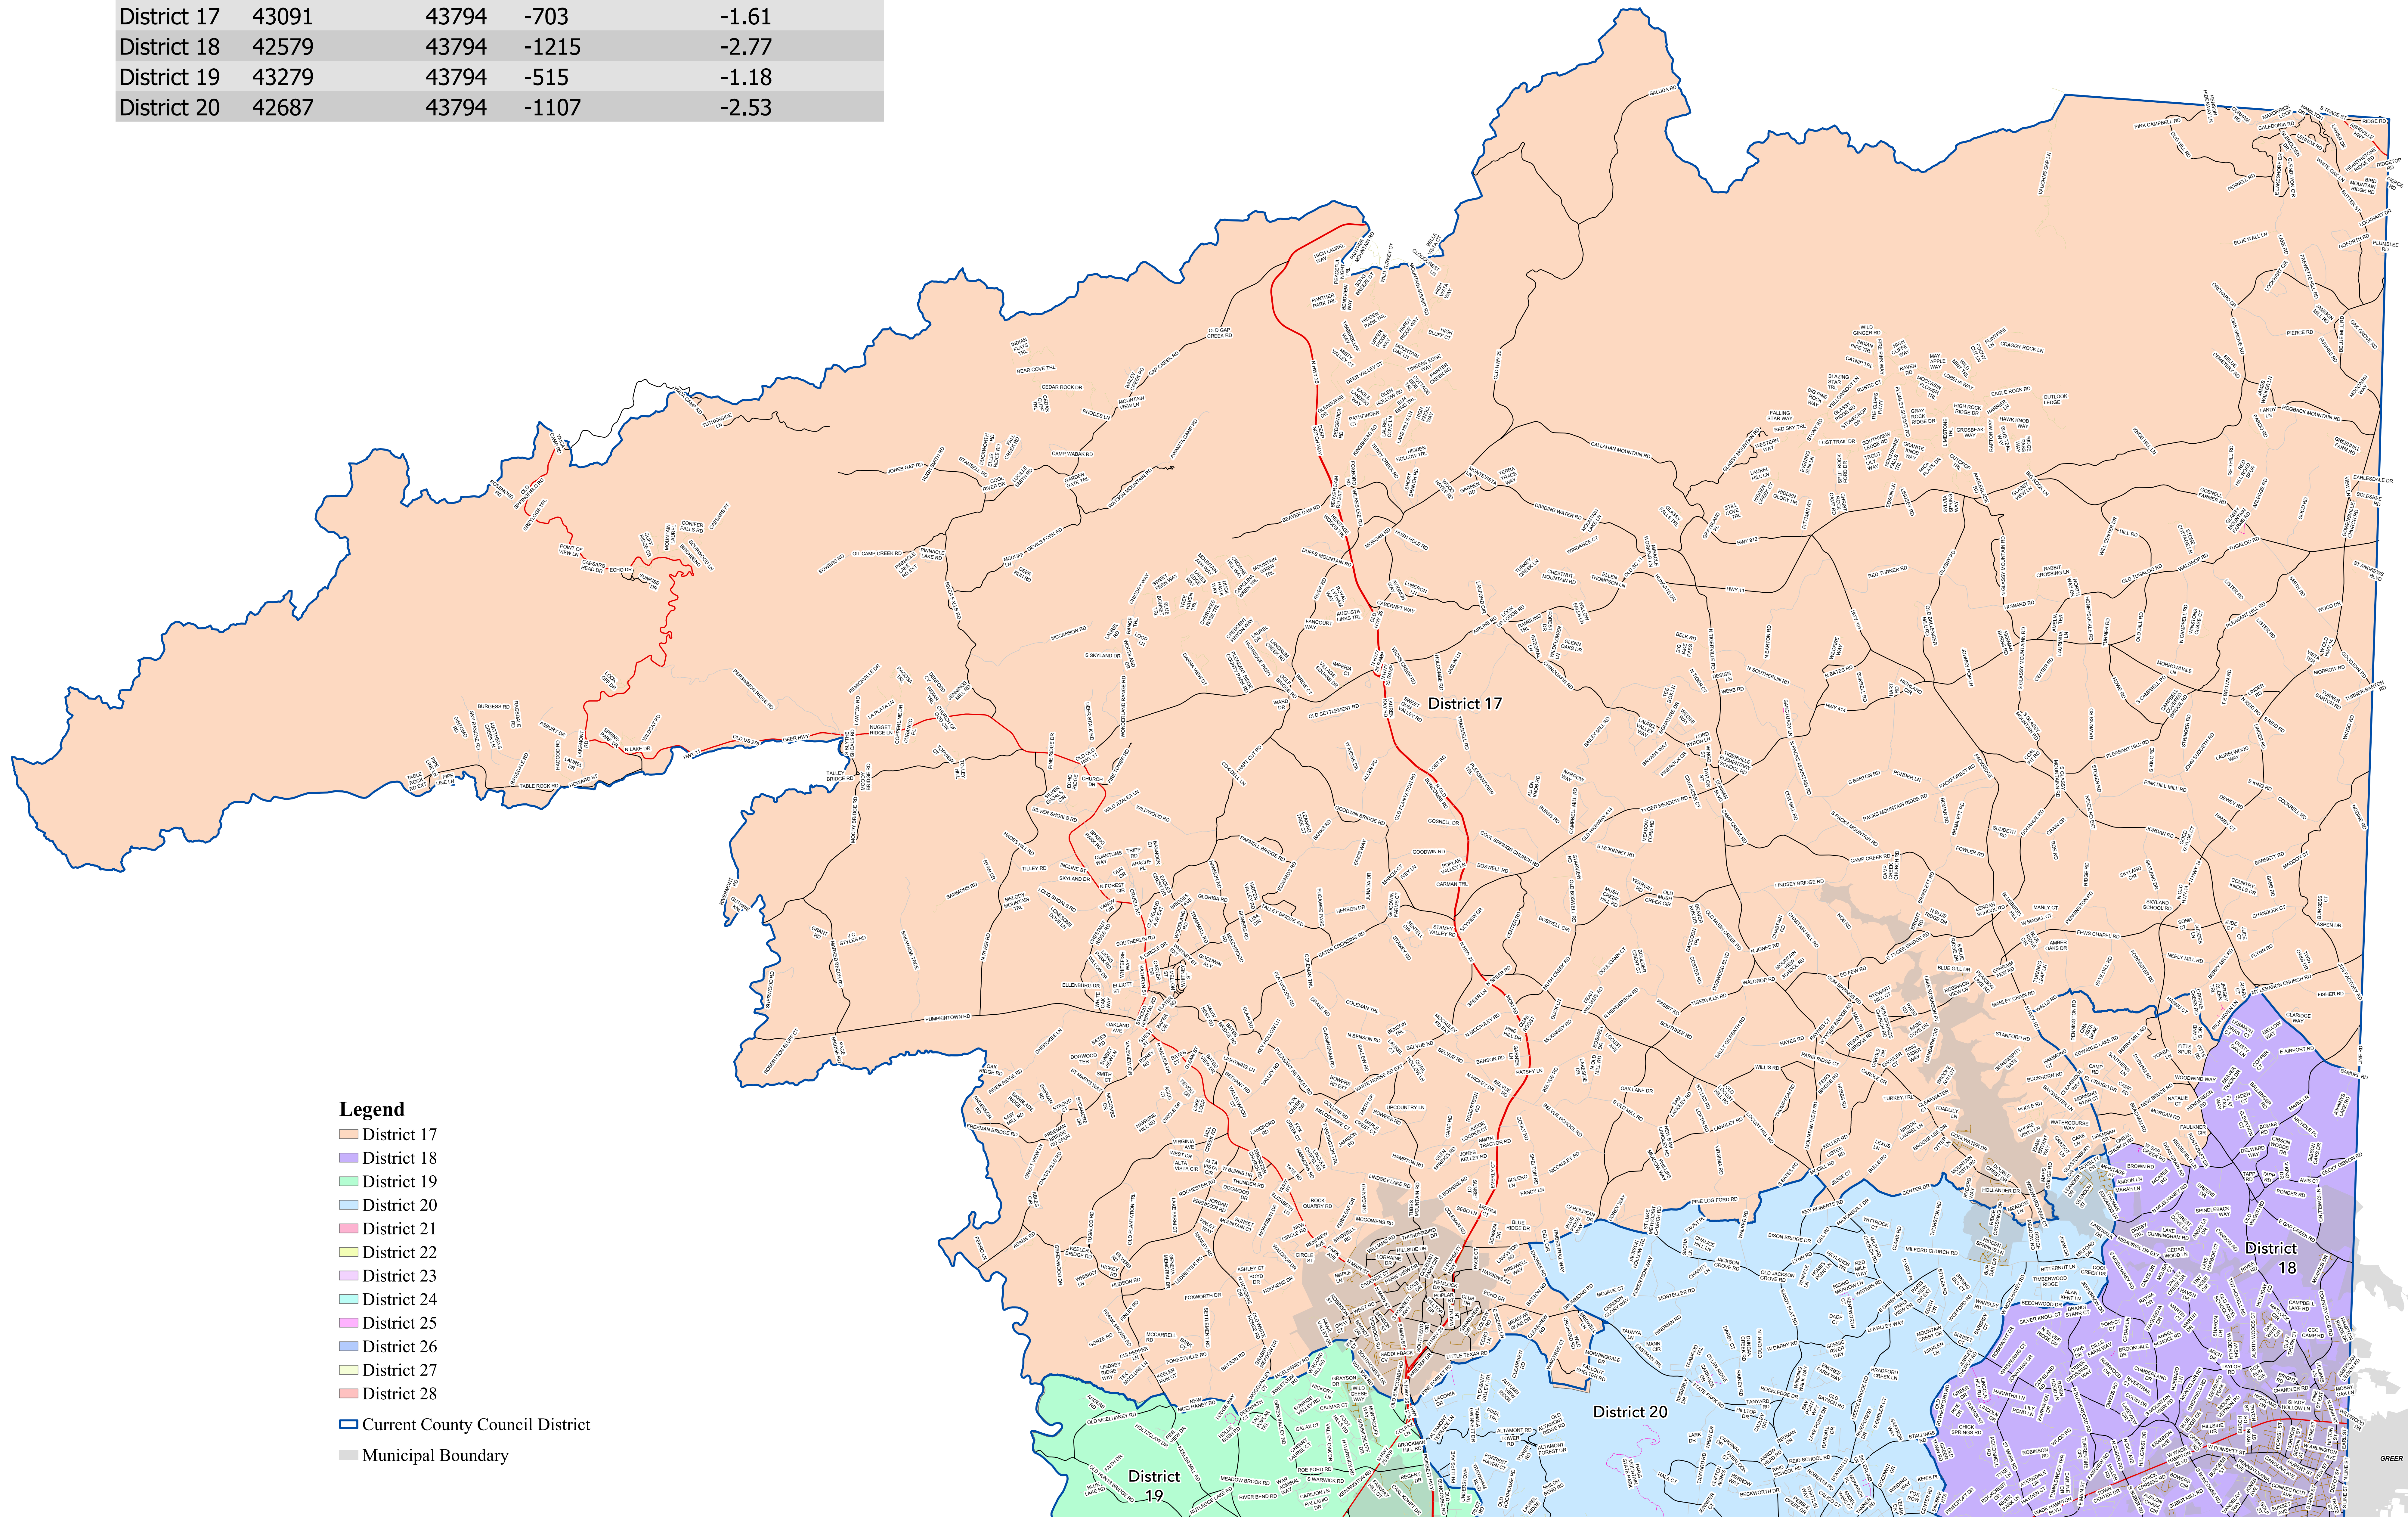

Proposed County Council District 17 - Greenville County, South Carolina

01-13-2022

| District | 2020 Census | Goal | Over/Under | % Deviation |
|-------------|-------------|-------|------------|-------------|
| District 17 | 43091 | 43794 | -703 | -1.61 |
| District 18 | 42579 | 43794 | -1215 | -2.77 |
| District 19 | 43279 | 43794 | -515 | -1.18 |
| District 20 | 42687 | 43794 | -1107 | -2.53 |

- Legend**
- District 17
 - District 18
 - District 19
 - District 20
 - District 21
 - District 22
 - District 23
 - District 24
 - District 25
 - District 26
 - District 27
 - District 28
 - Current County Council District
 - Municipal Boundary

January 12, 2022

This map is not a land survey and is for general reference purposes only. Greenville County expressly disclaims responsibility for damages or liability that may arise from the use of this map.