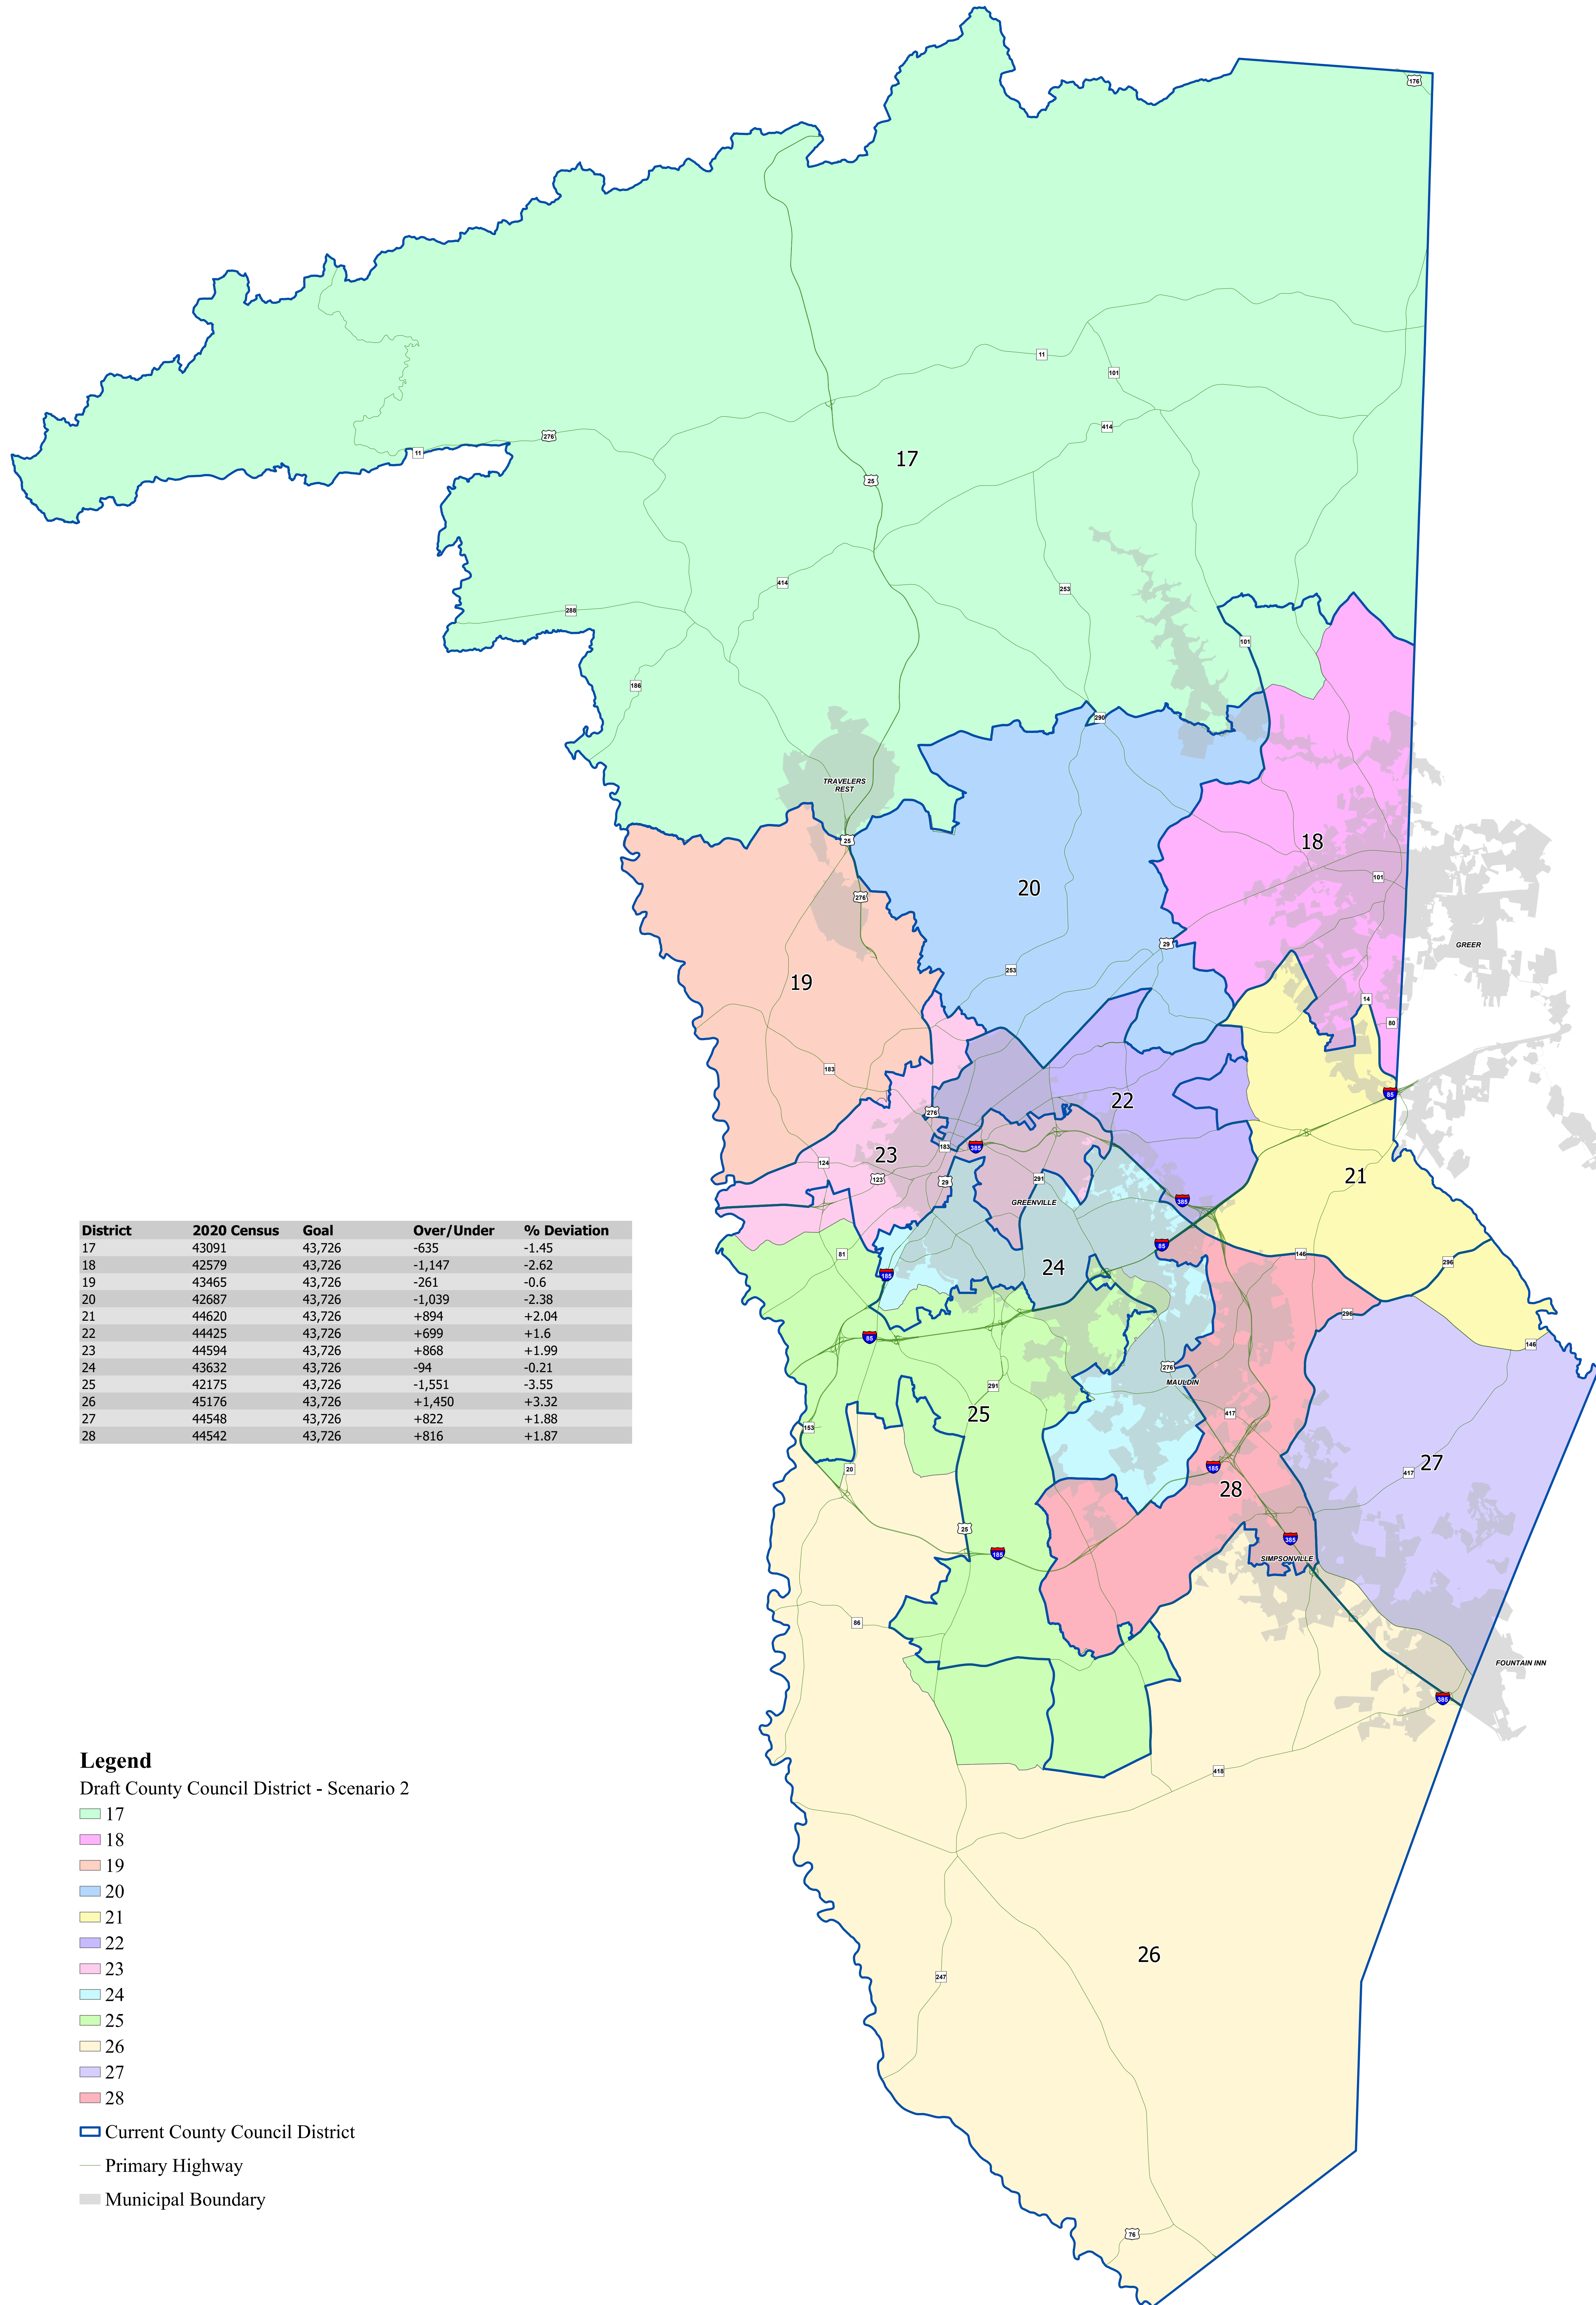

Draft County Council Districts - Greenville County, South Carolina Scenario 2

District	2020 Census	Goal	Over/Under	% Deviation
17	43091	43,726	-635	-1.45
18	42579	43,726	-1,147	-2.62
19	43465	43,726	-261	-0.6
20	42687	43,726	-1,039	-2.38
21	44620	43,726	+894	+2.04
22	44425	43,726	+699	+1.6
23	44594	43,726	+868	+1.99
24	43632	43,726	-94	-0.21
25	42175	43,726	-1,551	-3.55
26	45176	43,726	+1,450	+3.32
27	44548	43,726	+822	+1.88
28	44542	43,726	+816	+1.87

Legend

Draft County Council District - Scenario 2

- 17
- 18
- 19
- 20
- 21
- 22
- 23
- 24
- 25
- 26
- 27
- 28

Current County Council District

Primary Highway

Municipal Boundary

December 20, 2021

This map is not a land survey and is for general reference purposes only. Greenville County expressly disclaims responsibility for damages or liability that may arise from the use of this map.