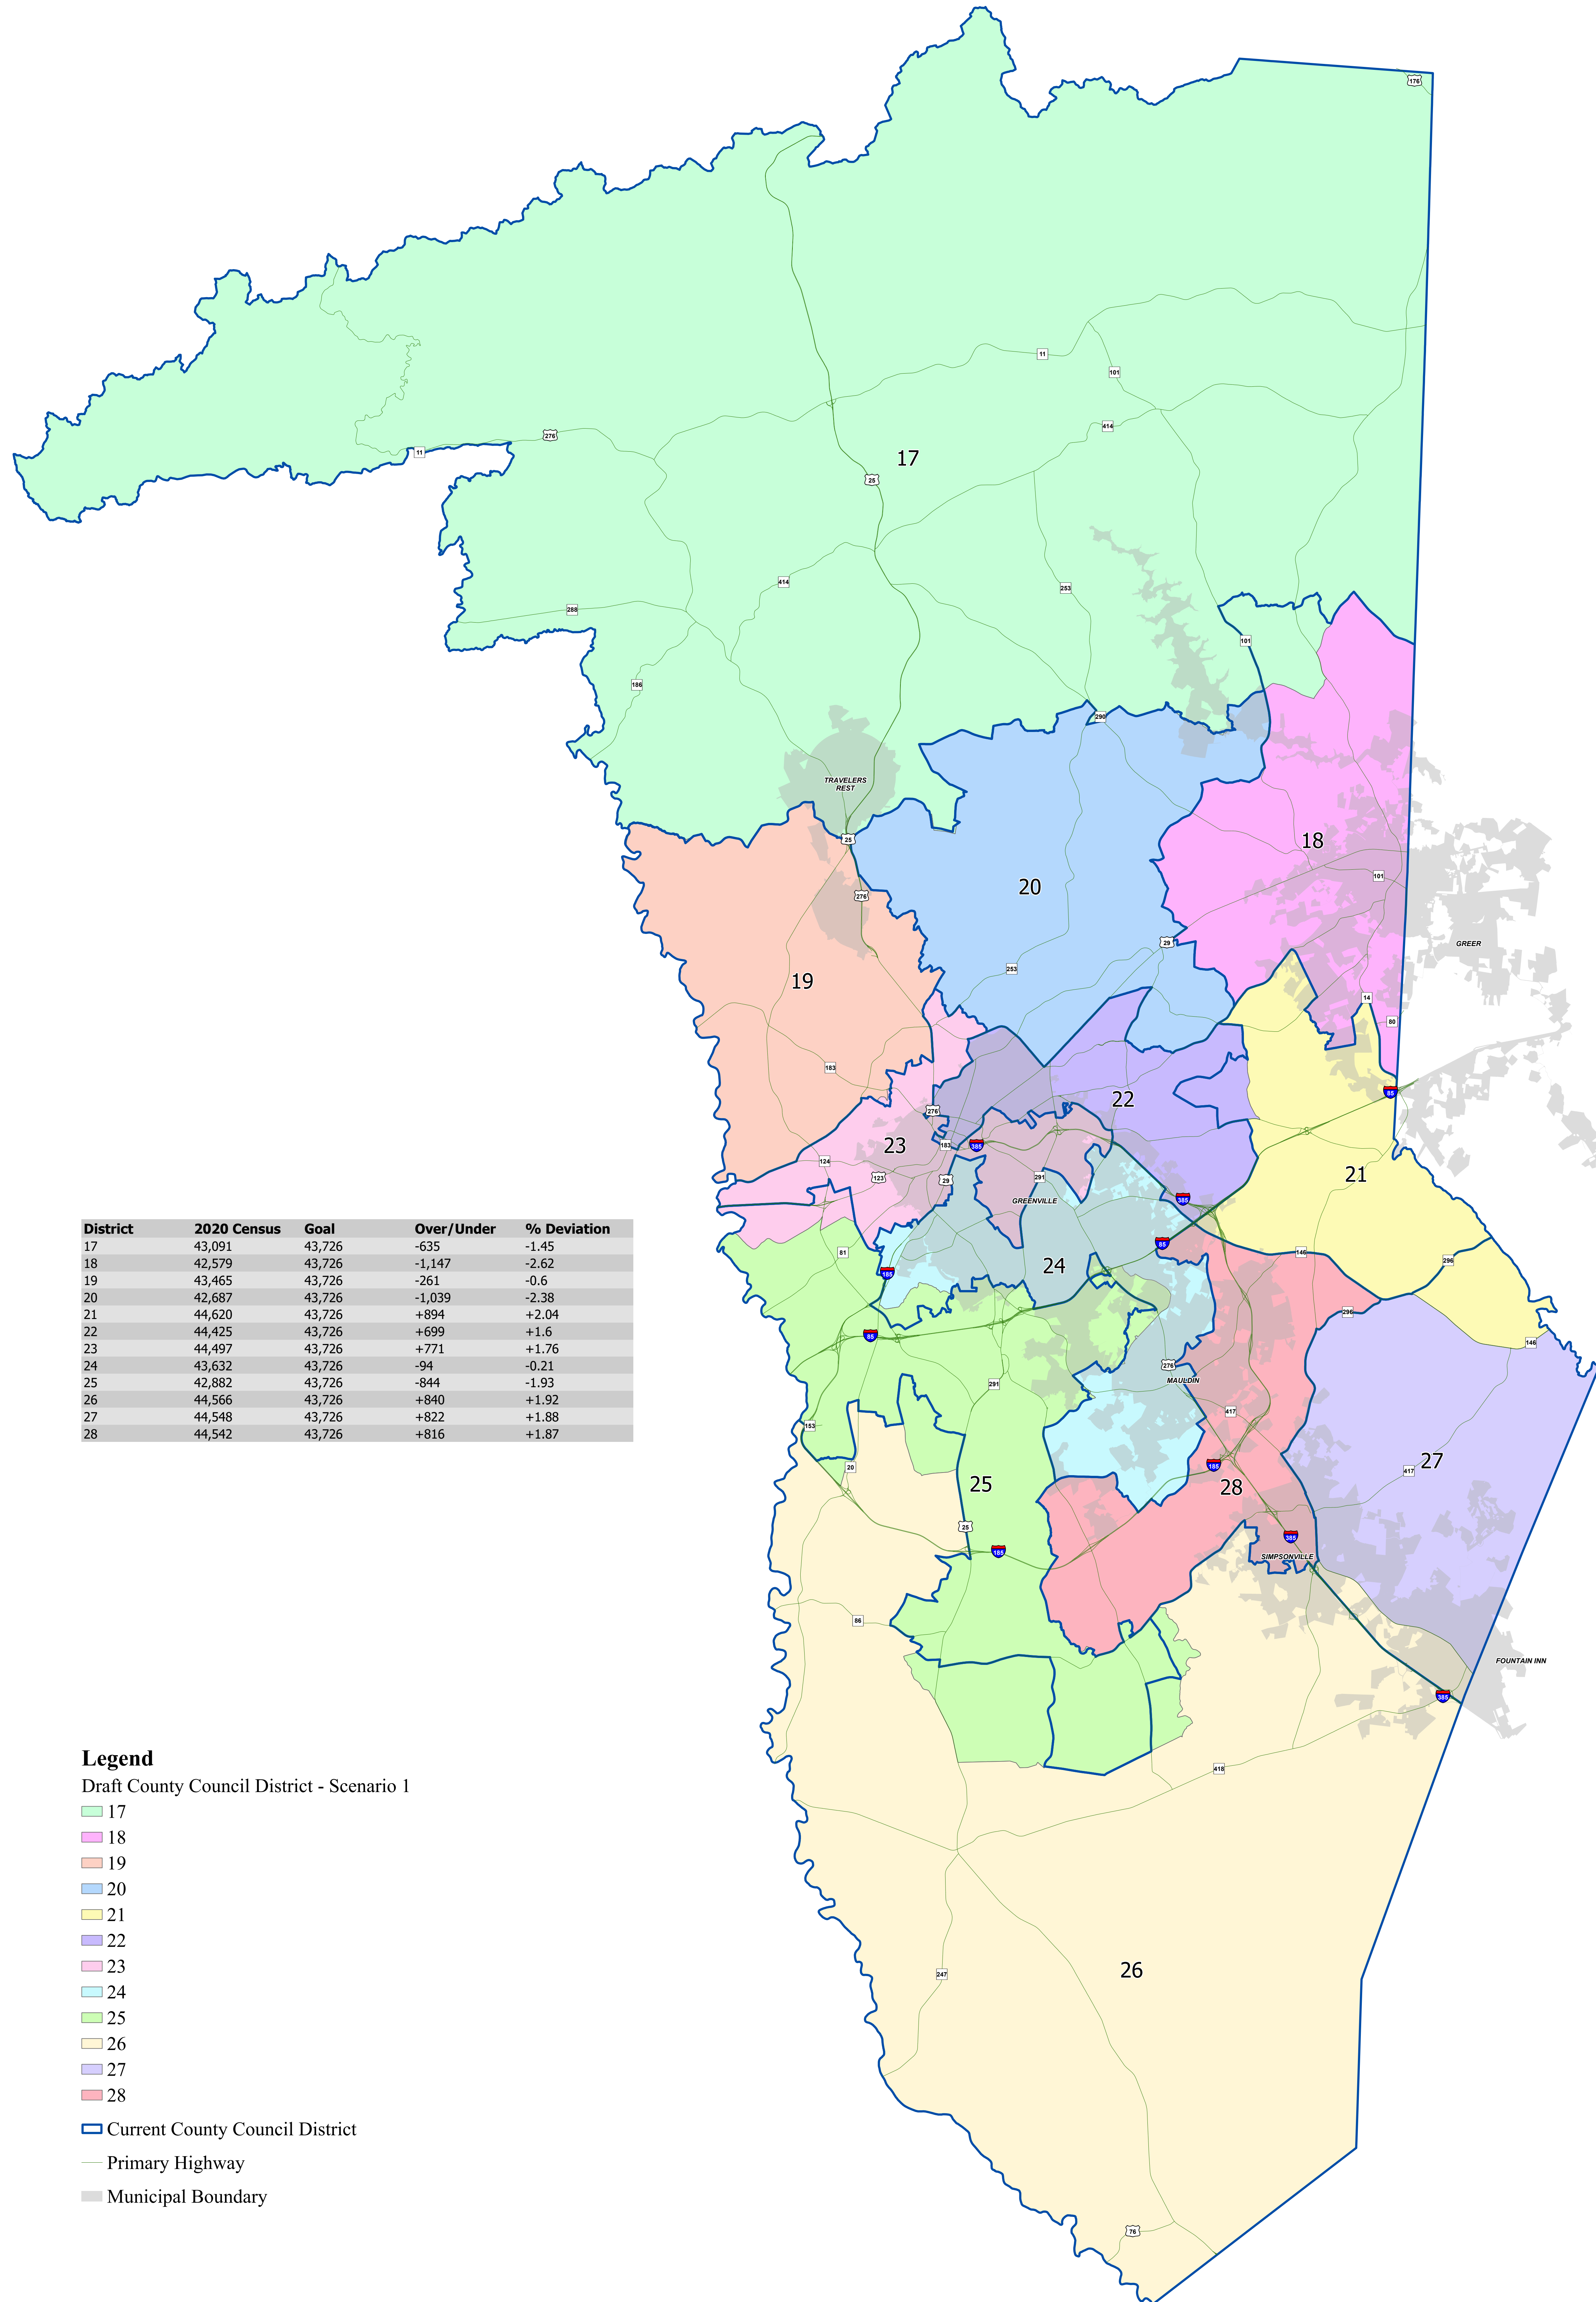

Draft County Council Districts - Greenville County, South Carolina Scenario 1

District	2020 Census	Goal	Over/Under	% Deviation
17	43,091	43,726	-635	-1.45
18	42,579	43,726	-1,147	-2.62
19	43,465	43,726	-261	-0.6
20	42,687	43,726	-1,039	-2.38
21	44,620	43,726	+894	+2.04
22	44,425	43,726	+699	+1.6
23	44,497	43,726	+771	+1.76
24	43,632	43,726	-94	-0.21
25	42,882	43,726	-844	-1.93
26	44,566	43,726	+840	+1.92
27	44,548	43,726	+822	+1.88
28	44,542	43,726	+816	+1.87

- Legend**
Draft County Council District - Scenario 1
- 17
 - 18
 - 19
 - 20
 - 21
 - 22
 - 23
 - 24
 - 25
 - 26
 - 27
 - 28
- Current County Council District
 - Primary Highway
 - Municipal Boundary

0 0.75 1.5 3 4.5 6 Miles

December 20, 2021

This map is not a land survey and is for general reference purposes only. Greenville County expressly disclaims responsibility for damages or liability that may arise from the use of this map.