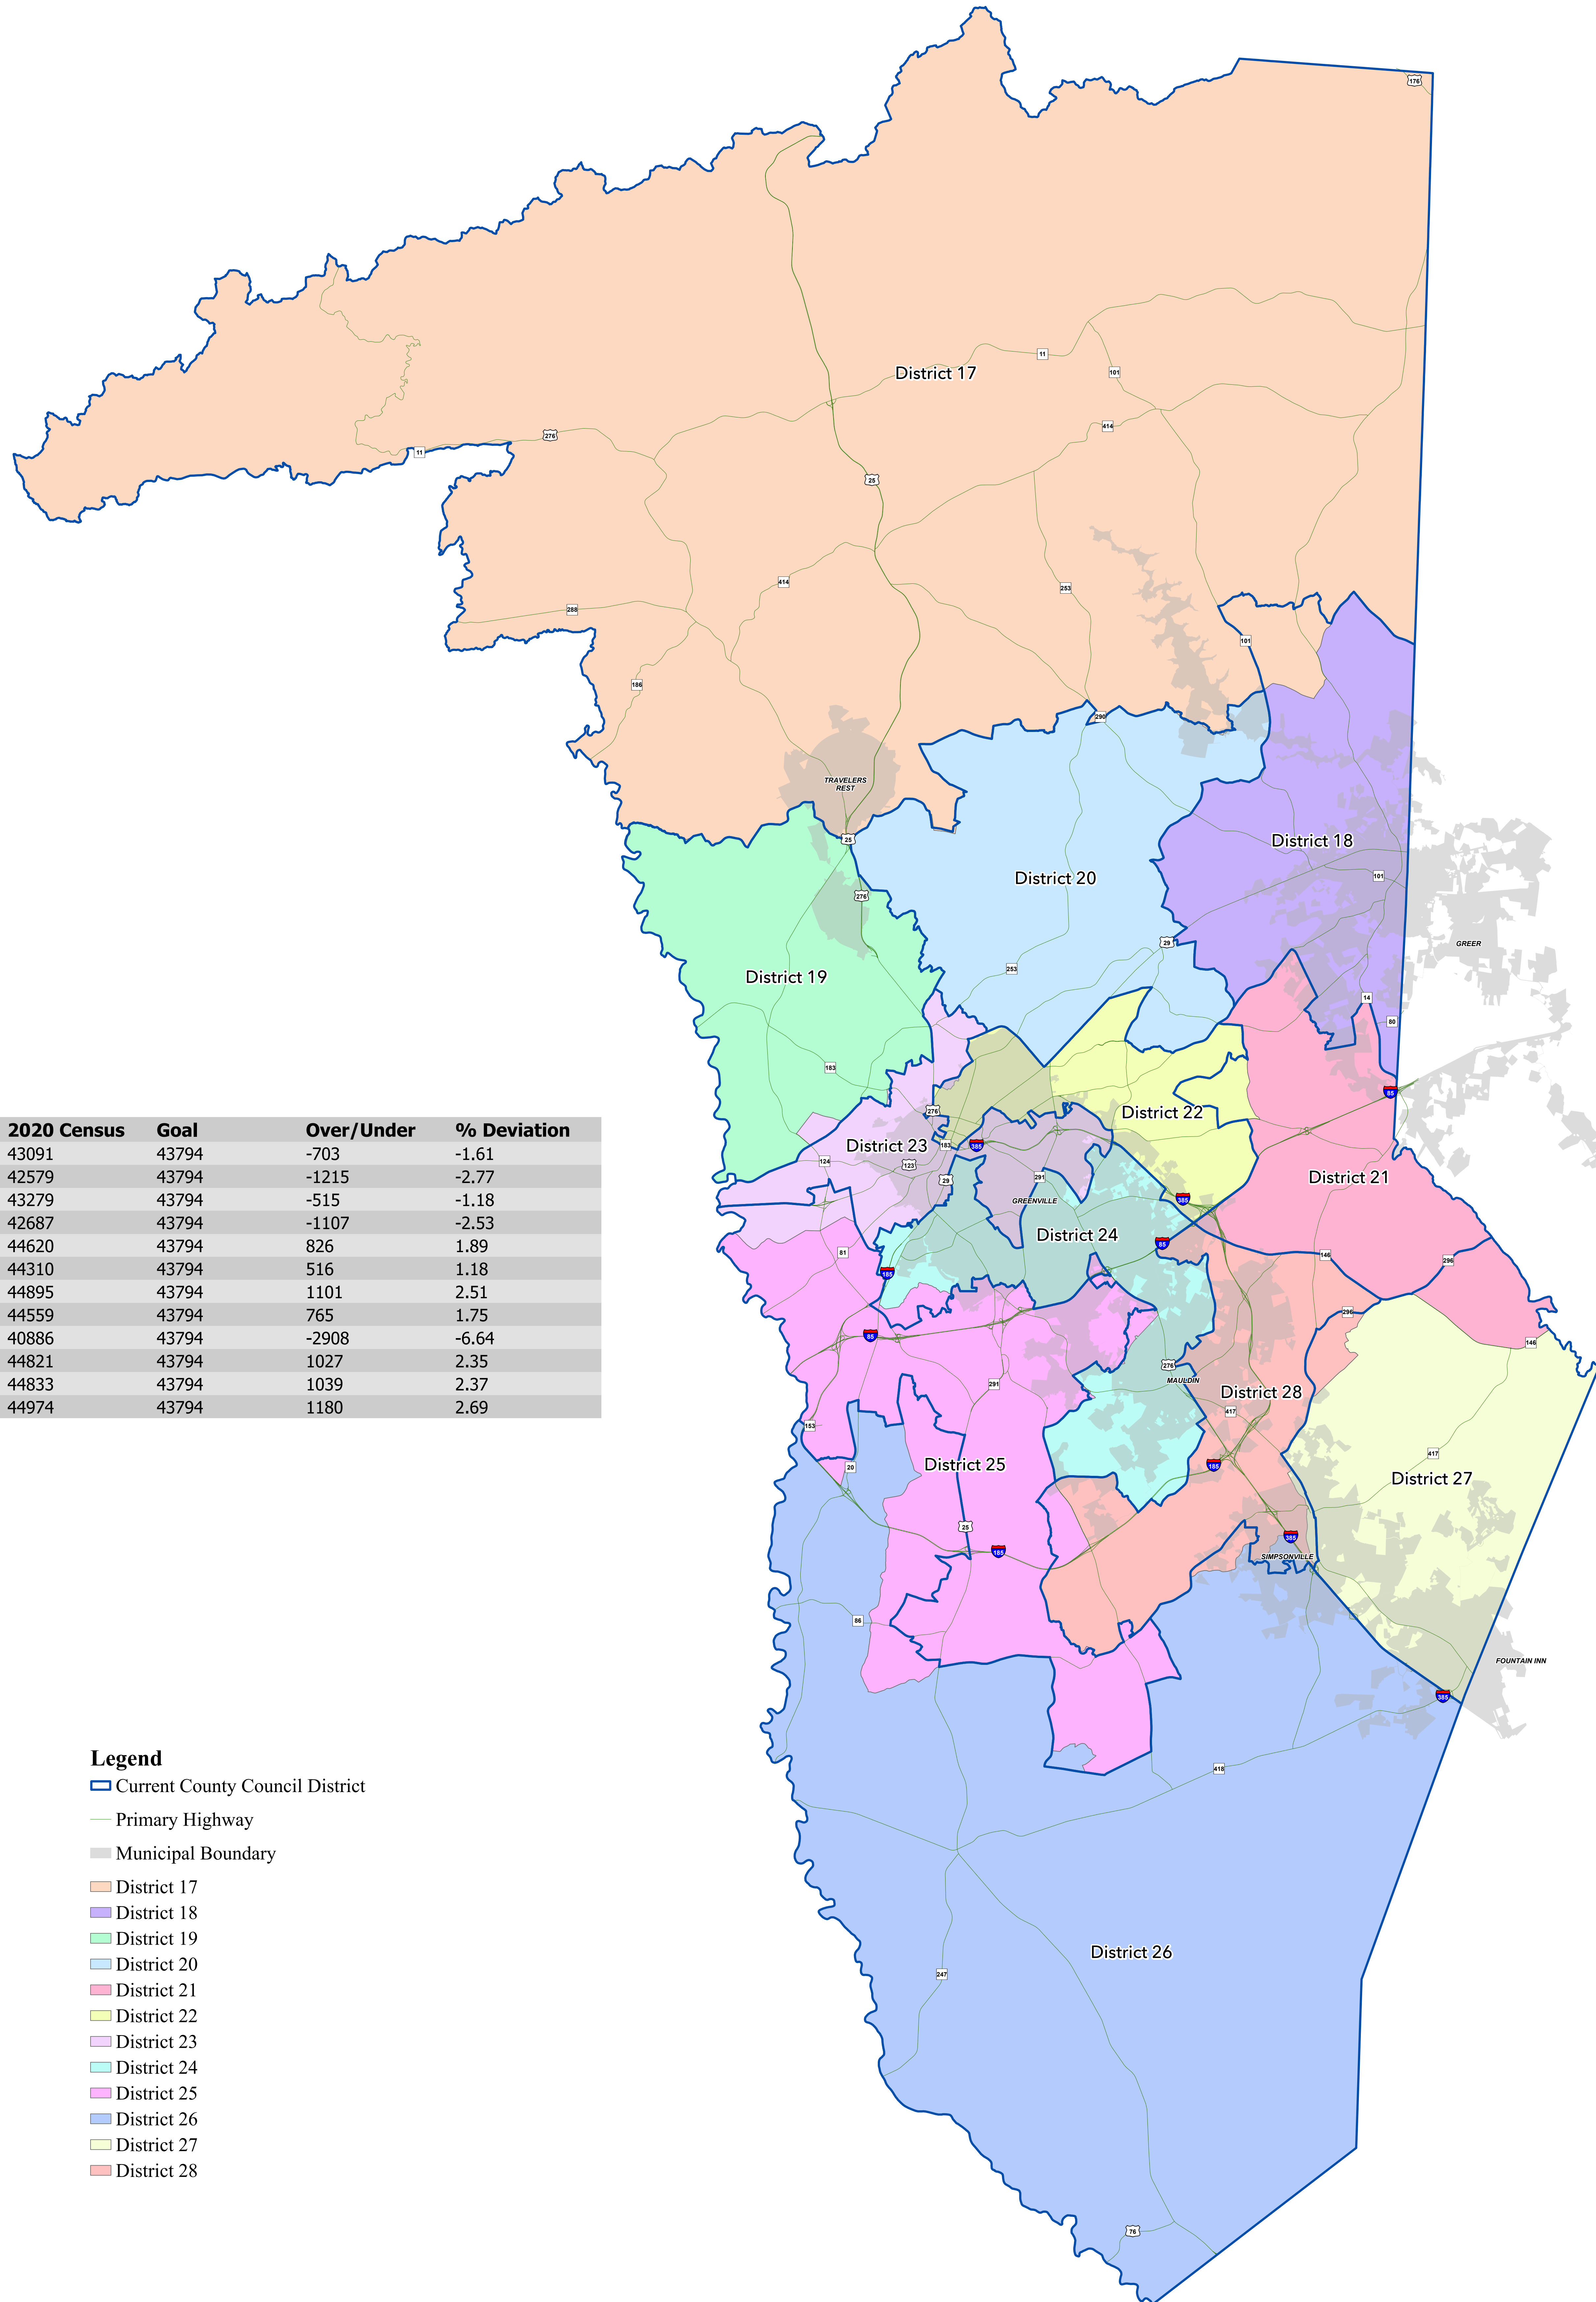

Proposed County Council Districts - Greenville County, South Carolina

01-13-2022

District	2020 Census	Goal	Over/Under	% Deviation
District 17	43091	43794	-703	-1.61
District 18	42579	43794	-1215	-2.77
District 19	43279	43794	-515	-1.18
District 20	42687	43794	-1107	-2.53
District 21	44620	43794	826	1.89
District 22	44310	43794	516	1.18
District 23	44895	43794	1101	2.51
District 24	44559	43794	765	1.75
District 25	40886	43794	-2908	-6.64
District 26	44821	43794	1027	2.35
District 27	44833	43794	1039	2.37
District 28	44974	43794	1180	2.69

Legend

- Current County Council District
- Primary Highway
- Municipal Boundary
- District 17
- District 18
- District 19
- District 20
- District 21
- District 22
- District 23
- District 24
- District 25
- District 26
- District 27
- District 28

0 0.75 1.5 3 4.5 6 Miles

January 12, 2022

This map is not a land survey and is for general reference purposes only. Greenville County expressly disclaims responsibility for damages or liability that may arise from the use of this map.